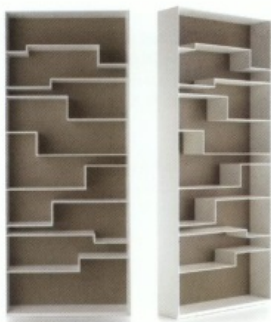

Melody

Estantería de color beige marrón inspirada en la creación de una melodía y pensada para almacenar libros de diferentes tamaños, colores y alturas. La parte posterior en gris paloma resalta la composición y crea un efecto óptico agradable gracias a la tendencia irregular y descendente de los estantes, fabricados con paneles de fibra MD y lacados mate en blanco. Esta estantería mide 217 centímetros de altura, puede combinarse con otros módulos, y puede colocarse en posición horizontal o vertical.

Shelving unit in a beige-brown colour inspired in the creation of a melody and devised for storing books of different sizes, colours and heights. The back part in dove grey enhances the composition and creates a pleasant optical effect thanks to the irregular and descending tendency of the shelves, which are made from MDF panels and lacquered in matt white. This shelving unit measures 217 centimetres in height, can be combined with other modules and can be placed in a horizontal or vertical position.

Diseño/Design: **Neuland Industriedesign**

MDF

Via Morimondo, 5/7
20143 Milano (Italy)
T/+39 02 8180 4100 | F/+39 02 8180 4108
www.mdfitalia.it | infomdf@mdfitalia.it