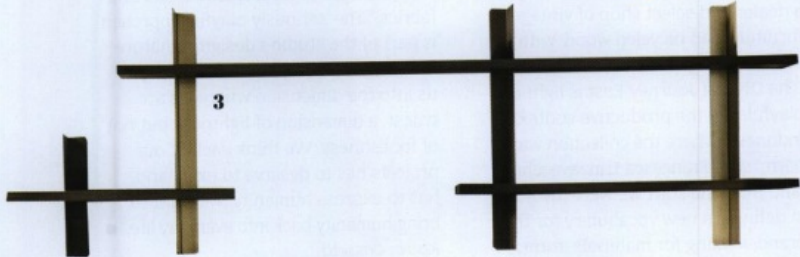

Looking  
around  
PROJECT

1

1. AN EVOLUTION OF THE RANDOM MODEL, RANDOMISSIMO (DESIGNED BY NEULAND INDUSTRIEDESIGN FOR **MDF ITALIA**) IS A MODULAR SHELVING SYSTEM IN STEEL SHEET (THICKNESS 2.5 MM) POWDER-COATED IN THE COLORS WHITE AND GRAPHITE GREY. THE OBJECT COMPARTMENTS ARE FINISHED WITH BACKS CLAD IN ARTIFICIAL FIBER IN THE COLORS WHITE, BLACK, GREY, DOVE GREY, RED, YELLOW AND BLUE.

2. CREATED BY KYUHYUNG CHO FOR **MENU**, CORNER SHELF IS A COLLECTION OF SHELVES COMPOSED OF A BASIC SURFACE AND TWO OTHER ELEMENTS OF SMALLER SIZE, TO GIVE RISE TO DISTINCT DIVIDER SPACES. THE SYSTEM CAN BE PLACED ON A DESK, IN THE CORNER OF A ROOM, OR ATTACHED TO THE WALL.

2

3. BY SANTE CANTORI FOR **CANTORI**, MILANO IS A COMPONENT BOOKCASE FORMED BY SHELVES IN FOUR DIFFERENT LENGTHS AND MATERIALS (IRON, WOOD AND VARIOUS FINISHES).

3

MDF Italia is more complex. The shelves and vertical posts in sheet metal form labyrinthine routes, also generating small compartments for objects. The proposal from Cantori, on the other hand, enhances the essential sign with a multiple selection of materials. Menu, with the Corner Shelf project by Kyuhyung Cho, focuses on planes instead of lines, treated as surfaces full of color, to be assembled in different ways. ■ K.C.