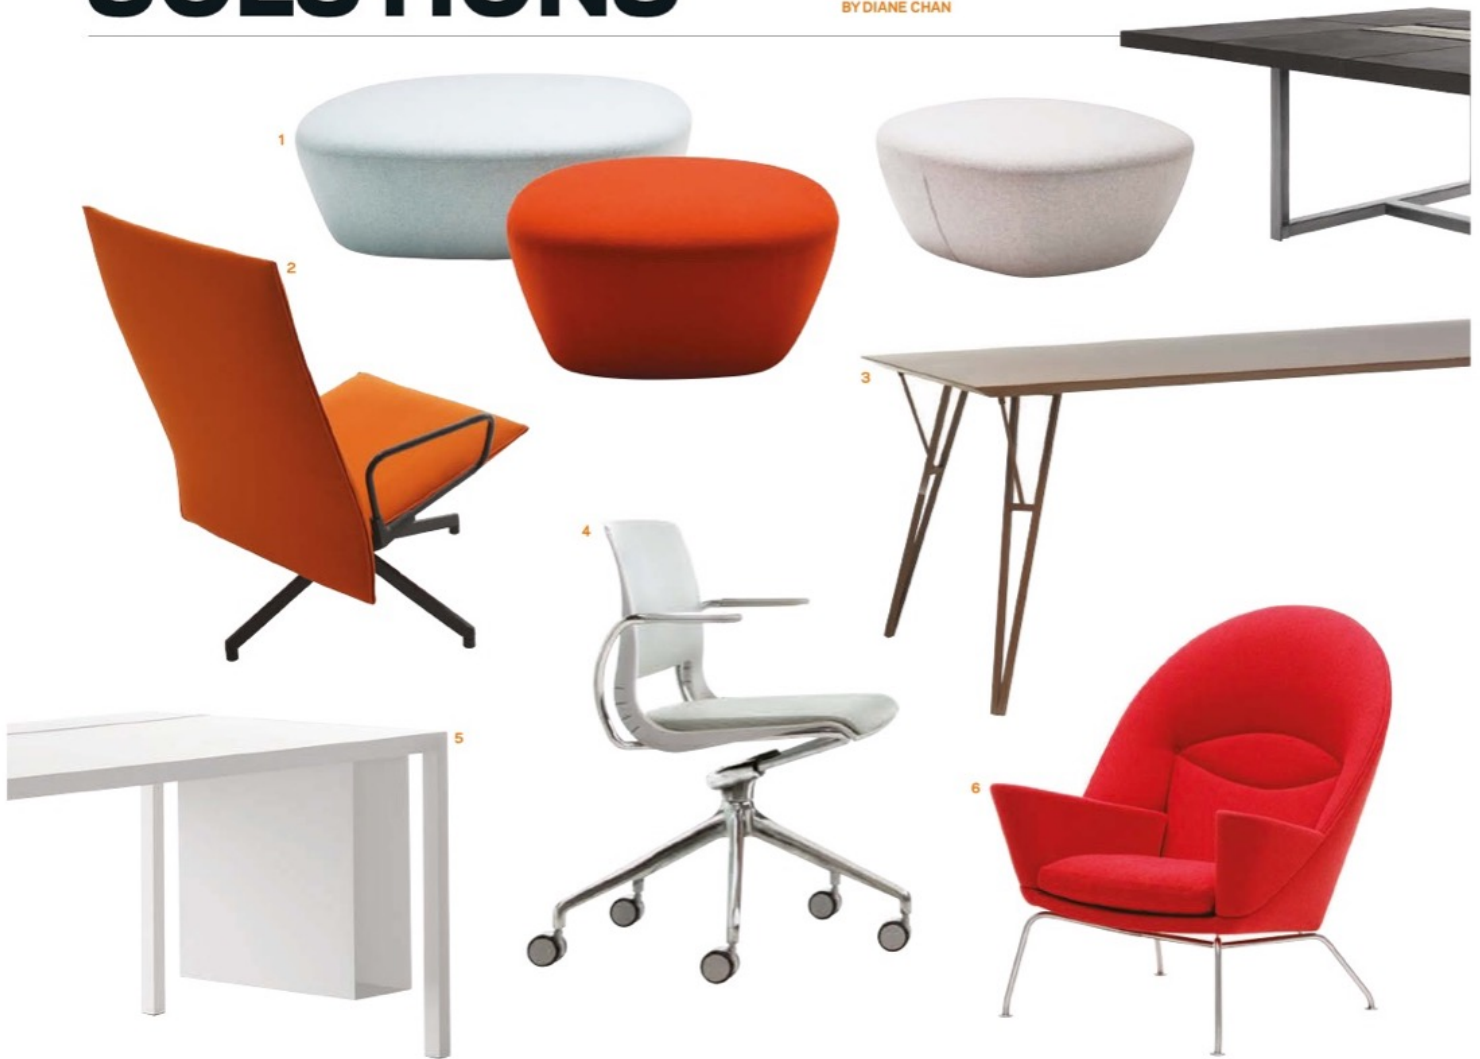

# STYLISH SOLUTIONS

Organic forms and hits of colour spice up minimalist office spaces

BY DIANE CHAN

**1 Beat by Andreu World**

Beat can be used as an ottoman or a side chair, lending warmth and coziness to otherwise sterile offices. Available in three sizes, upholstered in numerous fabrics and leathers. [andreuworld.com](http://andreuworld.com)

**2 Pilot by Knoll**

Barber & Osgerby's Pilot chair is defined by its slim silhouette, which features a seemingly cantilevered seat. It can be covered in fabric or leather and comes in high- and low-back models. [knoll.com](http://knoll.com)

**3 Eiffel by Skitsch by Hub Design**

Pagani Perversi's extruded aluminum table, offered in six sizes, is available with fixed or foldable legs in a bevy of colours. [hub-design.eu.skitsch.com](http://hub-design.eu.skitsch.com)