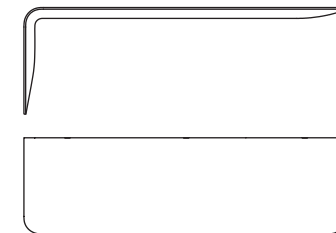

Right
L 134
D 40
H 44

Left
L 134
D 40
H 44

The **minimal form** and tapered thickness create a product with a unique, highly iconic design. This piece's key features are its formal strength and the versatility with which it can be easily