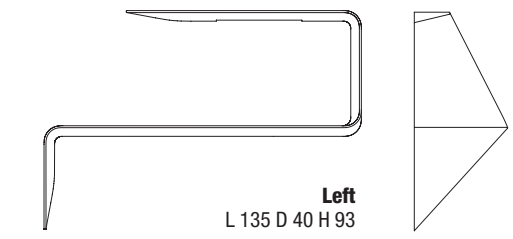

**Right**  
L 135 D 40 H 93

**Left**  
L 135 D 40 H 93

# mambadesk

design Victor Vasilev

Mamba results from a perfect combination of shape, function and material: **an original mix among a shelf, a desk and a table with light source.**

It's your furnishing element **that integrates in many spaces** (home, office, hotel, beauty center, lounge ...) a sensual object to the touch and to the sight that seems to materialise from the wall and vanish into it.