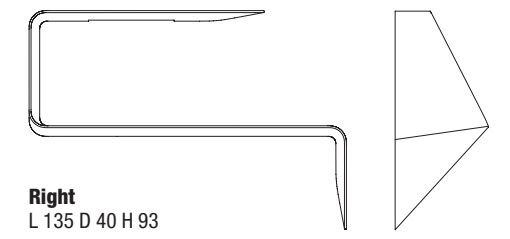

**Right**  
L 135 D 40 H 93

**Left**  
L 135 D 40 H 93

# mambadesk

design Victor Vasilev

Mamba results from a perfect combination of shape, function and material: **an original mix among a shelf, a desk and a table with light source.**

It's your furnishing element **that integrates in many spaces** (home, office, hotel, beauty center, lounge ...) a sensual object to the touch and to the sight that seems to materialise from the wall and vanish into it.