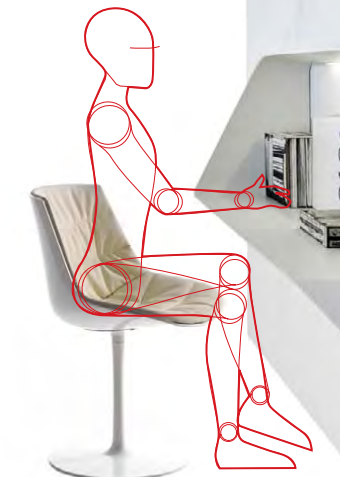

Mamba is made of matt white Cristalplant, a composite material made up of natural minerals, acrylic material and polymer polyesters.

The product is available in two versions, with or without a LED light source.

**Right**  
L 135 D 40 H 93

**Left**  
L 135 D 40 H 93

# mambadesk

design Victor Vasilev

Mamba results from a perfect combination of shape, function and material: **an original mix among a shelf, a desk and a table with light source.**

It's your furnishing element **that integrates in many spaces** (home, office, hotel, beauty center, lounge ...) a sensual object to the touch and to the sight that seems to materialise from the wall and vanish into it.