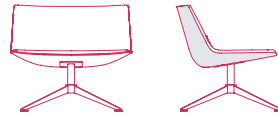

no armrests
L78 D67 H69.5 cm seat H41 cm

with armrests
L86 D67 H69.5 cm seat H41 cm

HIGH-BACKREST

no armrests
L78 D67 H95.5 cm seat H41 cm

with armrests
L86 D67 H95.5 cm seat H41 cm

no armrests
L78 D67 H95.5 cm seat H41 cm

with armrests
L86 D67 H95.5 cm seat H41 cm

4-POINTS STAR STEEL BASE WITH CENTRAL FRAME. 360° SWIVEL.

LOW-BACKREST

PADDED VERSION

COUNTER-SHELL VERSION

no armrests
L78 D67 H69.5 cm seat H41 cm

no armrests
L78 D67 H69.5 cm seat H41 cm

with armrests
L86 D67 H69.5 cm seat H41 cm

with armrests
L86 D67 H69.5 cm seat H41 cm

HIGH-BACKREST

no armrests
L78 D67 H95.5 cm seat H41 cm

no armrests
L78 D67 H95.5 cm seat H41 cm

with armrests
L86 D67 H95.5 cm seat H41 cm