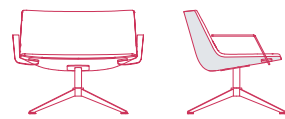

no armrests
L78 D67 H69.5 cm seat H41 cm

with armrests
L86 D67 H69.5 cm seat H41 cm

HIGH-BACKREST

no armrests
L78 D67 H95.5 cm seat H41 cm

with armrests
L86 D67 H95.5 cm seat H41 cm

no armrests
L78 D67 H95.5 cm seat H41 cm

with armrests
L86 D67 H95.5 cm seat H41 cm

4-POINTS STAR STEEL BASE WITH CENTRAL FRAME. 360° SWIVEL.

LOW-BACKREST

PADDED VERSION

COUNTER-SHELL VERSION

no armrests
L78 D67 H69.5 cm seat H41 cm

no armrests
L78 D67 H69.5 cm seat H41 cm

with armrests
L86 D67 H69.5 cm seat H41 cm

with armrests
L86 D67 H69.5 cm seat H41 cm

HIGH-BACKREST

no armrests
L78 D67 H95.5 cm seat H41 cm

no armrests
L78 D67 H95.5 cm seat H41 cm

with armrests
L86 D67 H95.5 cm seat H41 cm