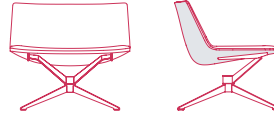

BASI

. QUATTRO RAZZE PREMIUM: base a 4 razze realizzata in acciaio, con telaio sottosedile a sbalzo, verniciato a polveri nelle finiture opache bianco e nero piombo. Girevole a 360°;

. QUATTRO RAZZE BASIC: base a 4 razze con fusto centrale realizzata in acciaio, verniciato a polveri nelle finiture opache bianco e nero piombo. Girevole a 360°.

NEIL PREMIUM

4-POINTS STAR STEEL BASE WITH CANTILEVERED FRAME. 360° SWIVEL.

LOW-BACKREST

PADDED VERSION

no armrests
L78 D67 H69.5 cm seat H41 cm

with armrests
L86 D67 H69.5 cm seat H41 cm

COUNTER-SHELL VERSION

no armrests
L78 D67 H69.5 cm seat H41 cm

with armrests
L86 D67 H69.5 cm seat H41 cm

HIGH-BACKREST

no armrests
L78 D67 H95.5 cm seat H41 cm

with armrests
L86 D67 H95.5 cm seat H41 cm

no armrests
L78 D67 H95.5 cm seat H41 cm

with armrests
L86 D67 H95.5 cm seat H41 cm

4-POINTS STAR STEEL BASE WITH CENTRAL FRAME. 360° SWIVEL.

LOW-BACKREST

PADDED VERSION

COUNTER-SHELL VERSION

no armrests
L78 D67 H69.5 cm seat H41 cm

no armrests
L78 D67 H69.5 cm seat H41 cm