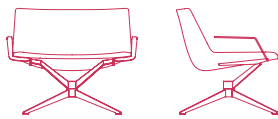

BASI

. QUATTRO RAZZE PREMIUM: base a 4 razze realizzata in acciaio, con telaio sottosedile a sbalzo, verniciato a polveri nelle finiture opache bianco e nero piombo. Girevole a 360°;

. QUATTRO RAZZE BASIC: base a 4 razze con fusto centrale realizzata in acciaio, verniciato a polveri nelle finiture opache bianco e nero piombo. Girevole a 360°.

NEIL PREMIUM

4-POINTS STAR STEEL BASE WITH CANTILEVERED FRAME. 360° SWIVEL.

LOW-BACKREST

PADDED VERSION

no armrests
L78 D67 H69.5 cm seat H41 cm

with armrests
L86 D67 H69.5 cm seat H41 cm

COUNTER-SHELL VERSION

no armrests
L78 D67 H69.5 cm seat H41 cm

with armrests
L86 D67 H69.5 cm seat H41 cm

HIGH-BACKREST

no armrests
L78 D67 H95.5 cm seat H41 cm

with armrests
L86 D67 H95.5 cm seat H41 cm

no armrests
L78 D67 H95.5 cm seat H41 cm

with armrests
L86 D67 H95.5 cm seat H41 cm

4-POINTS STAR STEEL BASE WITH CENTRAL FRAME. 360° SWIVEL.

LOW-BACKREST

PADDED VERSION

COUNTER-SHELL VERSION

no armrests
L78 D67 H69.5 cm seat H41 cm

no armrests
L78 D67 H69.5 cm seat H41 cm