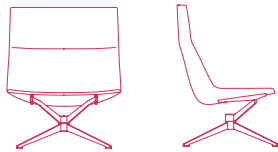

BASI

. QUATTRO RAZZE PREMIUM: base a 4 razze realizzata in acciaio, con telaio sottosedile a sbalzo, verniciato a polveri nelle finiture opache bianco e nero piombo. Girevole a 360°;

. QUATTRO RAZZE BASIC: base a 4 razze con fusto centrale realizzata in acciaio, verniciato a polveri nelle finiture opache bianco e nero piombo. Girevole a 360°.

NEIL PREMIUM

4-POINTS STAR STEEL BASE WITH CANTILEVERED FRAME. 360° SWIVEL.

LOW-BACKREST

PADDED VERSION

no armrests
L78 D67 H69.5 cm seat H41 cm

with armrests
L86 D67 H69.5 cm seat H41 cm

COUNTER-SHELL VERSION

no armrests
L78 D67 H69.5 cm seat H41 cm

with armrests
L86 D67 H69.5 cm seat H41 cm

HIGH-BACKREST

no armrests
L78 D67 H95.5 cm seat H41 cm

with armrests
L86 D67 H95.5 cm seat H41 cm

no armrests
L78 D67 H95.5 cm seat H41 cm

with armrests
L86 D67 H95.5 cm seat H41 cm

4-POINTS STAR STEEL BASE WITH CENTRAL FRAME. 360° SWIVEL.

LOW-BACKREST

PADDED VERSION

COUNTER-SHELL VERSION

no armrests
L78 D67 H69.5 cm seat H41 cm

no armrests
L78 D67 H69.5 cm seat H41 cm