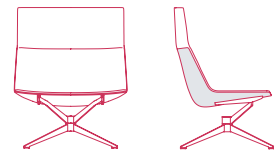

NEIL PREMIUM

4-POINTS STAR STEEL BASE WITH CANTILEVERED FRAME. 360° SWIVEL.

LOW-BACKREST

PADDED VERSION

no armrests
L78 D67 H69.5 cm seat H41 cm

with armrests
L86 D67 H69.5 cm seat H41 cm

COUNTER-SHELL VERSION

no armrests
L78 D67 H69.5 cm seat H41 cm

with armrests
L86 D67 H69.5 cm seat H41 cm

HIGH-BACKREST

no armrests
L78 D67 H95.5 cm seat H41 cm

with armrests
L86 D67 H95.5 cm seat H41 cm

no armrests
L78 D67 H95.5 cm seat H41 cm

with armrests
L86 D67 H95.5 cm seat H41 cm

4-POINTS STAR STEEL BASE WITH CENTRAL FRAME. 360° SWIVEL.

LOW-BACKREST

PADDED VERSION

COUNTER-SHELL VERSION

no armrests
L78 D67 H69.5 cm seat H41 cm

no armrests
L78 D67 H69.5 cm seat H41 cm

with armrests
L86 D67 H69.5 cm seat H41 cm

with armrests
L86 D67 H69.5 cm seat H41 cm

HIGH-BACKREST

no armrests
L78 D67 H95.5 cm seat H41 cm

no armrests
L78 D67 H95.5 cm seat H41 cm

with armrests
L86 D67 H95.5 cm seat H41 cm