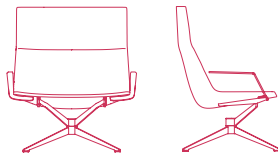

NEIL PREMIUM

4-POINTS STAR STEEL BASE WITH CANTILEVERED FRAME. 360° SWIVEL.

LOW-BACKREST

PADDED VERSION

no armrests
L78 D67 H69.5 cm seat H41 cm

with armrests
L86 D67 H69.5 cm seat H41 cm

COUNTER-SHELL VERSION

no armrests
L78 D67 H69.5 cm seat H41 cm

with armrests
L86 D67 H69.5 cm seat H41 cm

HIGH-BACKREST

no armrests
L78 D67 H95.5 cm seat H41 cm

with armrests
L86 D67 H95.5 cm seat H41 cm

no armrests
L78 D67 H95.5 cm seat H41 cm

with armrests
L86 D67 H95.5 cm seat H41 cm

4-POINTS STAR STEEL BASE WITH CENTRAL FRAME. 360° SWIVEL.

LOW-BACKREST

PADDED VERSION

COUNTER-SHELL VERSION

no armrests
L78 D67 H69.5 cm seat H41 cm

no armrests
L78 D67 H69.5 cm seat H41 cm

with armrests
L86 D67 H69.5 cm seat H41 cm

with armrests
L86 D67 H69.5 cm seat H41 cm

HIGH-BACKREST

no armrests
L78 D67 H95.5 cm seat H41 cm

no armrests
L78 D67 H95.5 cm seat H41 cm

with armrests
L86 D67 H95.5 cm seat H41 cm