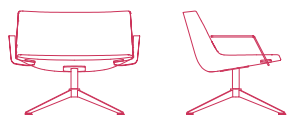

no armrests
L78 D67 H69.5 cm seat H41 cm

with armrests
L86 D67 H69.5 cm seat H41 cm

HIGH-BACKREST

no armrests
L78 D67 H95.5 cm seat H41 cm

with armrests
L86 D67 H95.5 cm seat H41 cm

no armrests
L78 D67 H95.5 cm seat H41 cm

with armrests
L86 D67 H95.5 cm seat H41 cm

4-POINTS STAR STEEL BASE WITH CENTRAL FRAME. 360° SWIVEL.

LOW-BACKREST

PADDED VERSION

COUNTER-SHELL VERSION

no armrests
L78 D67 H69.5 cm seat H41 cm

no armrests
L78 D67 H69.5 cm seat H41 cm

with armrests
L86 D67 H69.5 cm seat H41 cm

with armrests
L86 D67 H69.5 cm seat H41 cm

HIGH-BACKREST

no armrests
L78 D67 H95.5 cm seat H41 cm

no armrests
L78 D67 H95.5 cm seat H41 cm

with armrests
L86 D67 H95.5 cm seat H41 cm