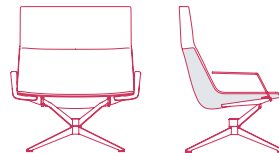

NEIL PREMIUM

4-POINTS STAR STEEL BASE WITH CANTILEVERED FRAME. 360° SWIVEL.

LOW-BACKREST

PADDED VERSION

no armrests
L78 D67 H69.5 cm seat H41 cm

with armrests
L86 D67 H69.5 cm seat H41 cm

COUNTER-SHELL VERSION

no armrests
L78 D67 H69.5 cm seat H41 cm

with armrests
L86 D67 H69.5 cm seat H41 cm

HIGH-BACKREST

no armrests
L78 D67 H95.5 cm seat H41 cm

with armrests
L86 D67 H95.5 cm seat H41 cm

no armrests
L78 D67 H95.5 cm seat H41 cm

with armrests
L86 D67 H95.5 cm seat H41 cm

4-POINTS STAR STEEL BASE WITH CENTRAL FRAME. 360° SWIVEL.

LOW-BACKREST

PADDED VERSION

COUNTER-SHELL VERSION

no armrests
L78 D67 H69.5 cm seat H41 cm

no armrests
L78 D67 H69.5 cm seat H41 cm

with armrests
L86 D67 H69.5 cm seat H41 cm

with armrests
L86 D67 H69.5 cm seat H41 cm

HIGH-BACKREST

no armrests
L78 D67 H95.5 cm seat H41 cm

no armrests
L78 D67 H95.5 cm seat H41 cm

with armrests
L86 D67 H95.5 cm seat H41 cm