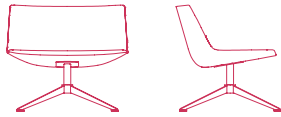

NEIL PREMIUM

4-POINTS STAR STEEL BASE WITH CANTILEVERED FRAME. 360° SWIVEL.

LOW-BACKREST

PADDED VERSION

no armrests
L78 D67 H69.5 cm seat H41 cm

with armrests
L86 D67 H69.5 cm seat H41 cm

COUNTER-SHELL VERSION

no armrests
L78 D67 H69.5 cm seat H41 cm

with armrests
L86 D67 H69.5 cm seat H41 cm

HIGH-BACKREST

no armrests
L78 D67 H95.5 cm seat H41 cm

with armrests
L86 D67 H95.5 cm seat H41 cm

no armrests
L78 D67 H95.5 cm seat H41 cm

with armrests
L86 D67 H95.5 cm seat H41 cm

4-POINTS STAR STEEL BASE WITH CENTRAL FRAME. 360° SWIVEL.

LOW-BACKREST

PADDED VERSION

COUNTER-SHELL VERSION

no armrests
L78 D67 H69.5 cm seat H41 cm

no armrests
L78 D67 H69.5 cm seat H41 cm

with armrests
L86 D67 H69.5 cm seat H41 cm

with armrests
L86 D67 H69.5 cm seat H41 cm

HIGH-BACKREST

no armrests
L78 D67 H95.5 cm seat H41 cm

no armrests
L78 D67 H95.5 cm seat H41 cm

with armrests
L86 D67 H95.5 cm seat H41 cm