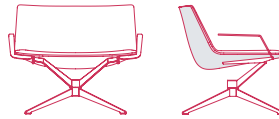

BASI

. QUATTRO RAZZE PREMIUM: base a 4 razze realizzata in acciaio, con telaio sottosedile a sbalzo, verniciato a polveri nelle finiture opache bianco e nero piombo. Girevole a 360°;

. QUATTRO RAZZE BASIC: base a 4 razze con fusto centrale realizzata in acciaio, verniciato a polveri nelle finiture opache bianco e nero piombo. Girevole a 360°.

NEIL PREMIUM

4-POINTS STAR STEEL BASE WITH CANTILEVERED FRAME. 360° SWIVEL.

LOW-BACKREST

PADDED VERSION

no armrests
L78 D67 H69.5 cm seat H41 cm

with armrests
L86 D67 H69.5 cm seat H41 cm

COUNTER-SHELL VERSION

no armrests
L78 D67 H69.5 cm seat H41 cm

with armrests
L86 D67 H69.5 cm seat H41 cm

HIGH-BACKREST

no armrests
L78 D67 H95.5 cm seat H41 cm

with armrests
L86 D67 H95.5 cm seat H41 cm

no armrests
L78 D67 H95.5 cm seat H41 cm

with armrests
L86 D67 H95.5 cm seat H41 cm

4-POINTS STAR STEEL BASE WITH CENTRAL FRAME. 360° SWIVEL.

LOW-BACKREST

PADDED VERSION

COUNTER-SHELL VERSION

no armrests
L78 D67 H69.5 cm seat H41 cm

no armrests
L78 D67 H69.5 cm seat H41 cm