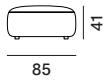

COLOUR VARIANTS FOR BACKS

The backs are available in two colour variants:

- powder coated matt white;
- powder coated matt lead black.

Single module/pouf

seating module S

seating module M

curve seating module S