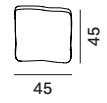

COLOUR VARIANTS FOR BACKS

The backs are available in two colour variants:

- powder coated matt white;
- powder coated matt lead black.

Single module/pouf

seating module S

seating module M

curve seating module S

armrest L70 L/R

USE WITH MODULES/CURVED
MODULES D85 INDICATE
POSITION IN DRAWING.

armrest L110 L/R

USE WITH MODULE D85/D125
INDICATE POSITION IN
DRAWING.

additional single cushions

Seat modules with backrests