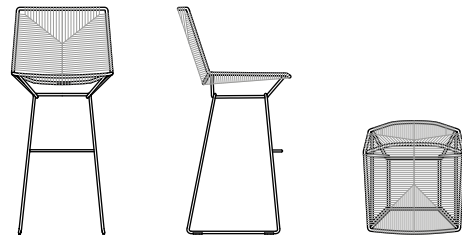

VERSIONS

- . ARMCHAIR: available with or without armrest.
- . CHAIR
- . STOOL: available in two different heights H65 and H78.

SHELL AND BASE

Load-bearing seating structure made of steel, woven with high-tenacity polyester cord, solution-dyed, guaranteeing high resistance to atmospheric agents, light, and abrasions, with stretch resistance. Sled-base made of steel rod. All Neil Twist seat models have a stitching detail in a contrasting colour in glossy anthracite. The frames are powder painted in matt white and lead black with a specific treatment for outdoor use.

Structure painted matt lead black X138 / Cord weave glossy English green colour 17

Structure painted matt lead black X138 / Cord weave matt ecrù colour 23

ACCESSORIES

Protective rain cover specifically for outdoor products, in light gray colour, waterproof, made of 100% polyester, outside with acrylic coating, inside with acrylic resin coating. Its characteristics are emphasised by its fully fungicidal Teflon finish. Each rain cover comes with a closable bag, so that it can be folded and kept correctly when not in use.

NEIL TWIST CHAIR

L50 D58 H80 cm
seat H45 cm

NEIL TWIST STOOL

H65
L50 D58 H96 cm
seat H65 cm

H78
L50 D58 H107 cm
seat H78 cm

NEIL TWIST ARMCHAIR

no armrests
L75.2 D66 H71 cm seat H41.3 cm

with armrests
L79.6 D66 H71 cm seat H41.3 cm

Finishing

The number in the dot corresponds to the number of colour/material finish.

Here below, in the section FINISH OPTIONS, please note all the colours of the materials used for this product.

ARMCHAIR, CHAIR AND STOOL