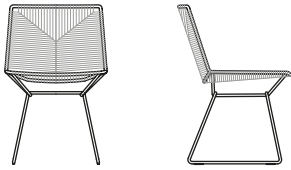

VERSIONS

- . ARMCHAIR: available with or without armrest.
- . CHAIR
- . STOOL: available in two different heights H65 and H78.

SHELL AND BASE

Load-bearing seating structure made of steel, woven with high-tenacity polyester cord, solution-dyed, guaranteeing high resistance to atmospheric agents, light, and abrasions, with stretch resistance. Sled-base made of steel rod. All Neil Twist seat models have a stitching detail in a contrasting colour in glossy anthracite. The frames are powder painted in matt white and lead black with a specific treatment for outdoor use.

WHITE COMBINATION

Structure matt painted white X053 / Cord weave matt ecrù colour 23

BLACK COMBINATION

Structure painted matt lead black X138 / Cord weave matt anthracite grey colour 03

Structure painted matt lead black X138 / Cord weave glossy orange colour 11

Structure painted matt lead black X138 / Cord weave glossy English green colour 17

Structure painted matt lead black X138 / Cord weave matt ecrù colour 23

ACCESSORIES

Protective rain cover specifically for outdoor products, in light gray colour, waterproof, made of 100% polyester, outside with acrylic coating, inside with acrylic resin coating. Its characteristics are emphasised by its fully fungicidal Teflon finish. Each rain cover comes with a closable bag, so that it can be folded and kept correctly when not in use.

NEIL TWIST CHAIR

L50 D58 H80 cm
seat H45 cm

NEIL TWIST STOOL

H65
L50 D58 H96 cm
seat H65 cm

H78
L50 D58 H107 cm
seat H78 cm

NEIL TWIST ARMCHAIR

no armrests
L75.2 D66 H71 cm seat H41.3 cm

with armrests
L79.6 D66 H71 cm seat H41.3 cm