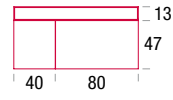

20.VENTI HOME