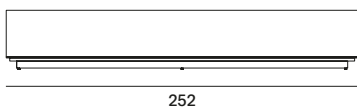

PENTAGRAM | SIDEBOARD

The sideboard version is composed of base elements, open units and units with doors.

For all technical details, see data sheet in the downloads.

Pentagramma Hanging

back panel, wall-mounted panel

shelves

L60 D33 H34

L90 D33 H34

L120 D33 H34

shelves with right R or left L divider

R - L120 D33 H34

L - L120 D33 H34

open unit

L30 D33 H34

L60 D33 H34

open unit with right R or left L divider

R - L90 D33 H34

L - L90 D33 H34

Pentagramma Sideboard

Base elements

Open units for base element

L30 D40 H28

L60 D40 H28

Units with doors for base element

L90 D40 H28

L120 D40 H28

Pentagramma Sideboard | Examples of composition

Base element L152 D48 H42 with units

Base element L202 D48 H42 with units