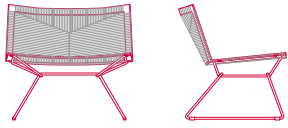

NEIL TWIST ARMCHAIR

LOW-BACKREST

no armrests

L75.2 D66 H71 cm seat H41.3 cm