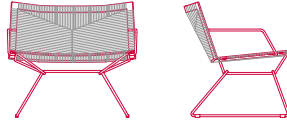

with armrests

L79.6 D66 H71 cm seat H41.3 cm