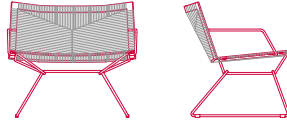

**NEIL TWIST ARMCHAIR**

**LOW-BACKREST**

**no armrests**

L75.2 D66 H71 cm seat H41.3 cm

**with armrests**

L79.6 D66 H71 cm seat H41.3 cm