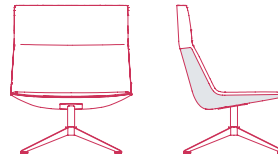

no armrests
L78 D67 H95.5 cm seat H41 cm

with armrests
L86 D67 H95.5 cm seat H41 cm

no armrests
L78 D67 H95.5 cm seat H41 cm

with armrests
L86 D67 H95.5 cm seat H41 cm

4-POINTS STAR STEEL BASE WITH CENTRAL FRAME. 360° SWIVEL.

LOW-BACKREST

PADDED VERSION

COUNTER-SHELL VERSION

no armrests
L78 D67 H69.5 cm seat H41 cm

no armrests
L78 D67 H69.5 cm seat H41 cm

with armrests
L86 D67 H69.5 cm seat H41 cm

with armrests
L86 D67 H69.5 cm seat H41 cm

HIGH-BACKREST

no armrests
L78 D67 H95.5 cm seat H41 cm

no armrests
L78 D67 H95.5 cm seat H41 cm

with armrests
L86 D67 H95.5 cm seat H41 cm

with armrests
L86 D67 H95.5 cm seat H41 cm

Finishing

The number in the dot corresponds to the number of colour/material finish.