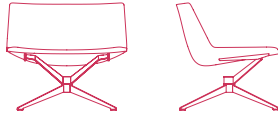

Counter-shell in rigid polyurethane covered with polyurethane foam rubber with upholstery in polyester wadding. Available in high-back and low-back version, with or without armrests.

BASES

. FOUR POINTS STAR PREMIUM: 4-points star steel base with cantilevered frame, matt powder painted white and lead black. 360° swivel;

. FOUR POINTS STAR BASIC: 4-points star steel base with central frame, matt powder painted white and lead black. 360° swivel.

NEIL PREMIUM

4-POINTS STAR STEEL BASE WITH CANTILEVERED FRAME. 360° SWIVEL.

LOW-BACKREST

PADDED VERSION

no armrests
L78 D67 H69.5 cm seat H41 cm

with armrests
L86 D67 H69.5 cm seat H41 cm

COUNTER-SHELL VERSION

no armrests
L78 D67 H69.5 cm seat H41 cm

with armrests
L86 D67 H69.5 cm seat H41 cm

HIGH-BACKREST

no armrests
L78 D67 H95.5 cm seat H41 cm

with armrests
L86 D67 H95.5 cm seat H41 cm

no armrests
L78 D67 H95.5 cm seat H41 cm

with armrests
L86 D67 H95.5 cm seat H41 cm

4-POINTS STAR STEEL BASE WITH CENTRAL FRAME. 360° SWIVEL.