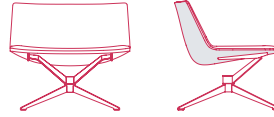

PADDED VERSION

no armrests
L78 D67 H69.5 cm seat H41 cm

with armrests
L86 D67 H69.5 cm seat H41 cm

COUNTER-SHELL VERSION

no armrests
L78 D67 H69.5 cm seat H41 cm

with armrests
L86 D67 H69.5 cm seat H41 cm

HIGH-BACKREST

no armrests
L78 D67 H95.5 cm seat H41 cm

with armrests
L86 D67 H95.5 cm seat H41 cm

no armrests
L78 D67 H95.5 cm seat H41 cm

with armrests
L86 D67 H95.5 cm seat H41 cm

4-POINTS STAR STEEL BASE WITH CENTRAL FRAME. 360° SWIVEL.

LOW-BACKREST

PADDED VERSION

COUNTER-SHELL VERSION

no armrests
L78 D67 H69.5 cm seat H41 cm

no armrests
L78 D67 H69.5 cm seat H41 cm

with armrests
L86 D67 H69.5 cm seat H41 cm

with armrests
L86 D67 H69.5 cm seat H41 cm