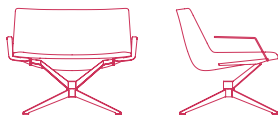

. FOUR POINTS STAR BASIC: 4-points star steel base with central frame, matt powder painted white and lead black. 360° swivel.

NEIL PREMIUM

4-POINTS STAR STEEL BASE WITH CANTILEVERED FRAME. 360° SWIVEL.

LOW-BACKREST

PADDED VERSION

no armrests
L78 D67 H69.5 cm seat H41 cm

with armrests
L86 D67 H69.5 cm seat H41 cm

COUNTER-SHELL VERSION

no armrests
L78 D67 H69.5 cm seat H41 cm

with armrests
L86 D67 H69.5 cm seat H41 cm

HIGH-BACKREST

no armrests
L78 D67 H95.5 cm seat H41 cm

with armrests
L86 D67 H95.5 cm seat H41 cm

no armrests
L78 D67 H95.5 cm seat H41 cm

with armrests
L86 D67 H95.5 cm seat H41 cm

4-POINTS STAR STEEL BASE WITH CENTRAL FRAME. 360° SWIVEL.