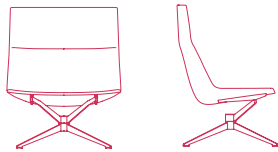

PADDED VERSION

no armrests
L78 D67 H69.5 cm seat H41 cm

with armrests
L86 D67 H69.5 cm seat H41 cm

COUNTER-SHELL VERSION

no armrests
L78 D67 H69.5 cm seat H41 cm

with armrests
L86 D67 H69.5 cm seat H41 cm

HIGH-BACKREST

no armrests
L78 D67 H95.5 cm seat H41 cm

with armrests
L86 D67 H95.5 cm seat H41 cm

no armrests
L78 D67 H95.5 cm seat H41 cm

with armrests
L86 D67 H95.5 cm seat H41 cm

4-POINTS STAR STEEL BASE WITH CENTRAL FRAME. 360° SWIVEL.

LOW-BACKREST

PADDED VERSION

COUNTER-SHELL VERSION

no armrests
L78 D67 H69.5 cm seat H41 cm

no armrests
L78 D67 H69.5 cm seat H41 cm

with armrests
L86 D67 H69.5 cm seat H41 cm

with armrests
L86 D67 H69.5 cm seat H41 cm