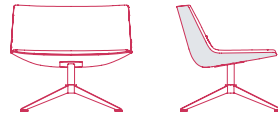

PADDED VERSION

no armrests
L78 D67 H69.5 cm seat H41 cm

with armrests
L86 D67 H69.5 cm seat H41 cm

COUNTER-SHELL VERSION

no armrests
L78 D67 H69.5 cm seat H41 cm

with armrests
L86 D67 H69.5 cm seat H41 cm

HIGH-BACKREST

no armrests
L78 D67 H95.5 cm seat H41 cm

with armrests
L86 D67 H95.5 cm seat H41 cm

no armrests
L78 D67 H95.5 cm seat H41 cm

with armrests
L86 D67 H95.5 cm seat H41 cm

4-POINTS STAR STEEL BASE WITH CENTRAL FRAME. 360° SWIVEL.

LOW-BACKREST

PADDED VERSION

COUNTER-SHELL VERSION

no armrests
L78 D67 H69.5 cm seat H41 cm

no armrests
L78 D67 H69.5 cm seat H41 cm

with armrests
L86 D67 H69.5 cm seat H41 cm

with armrests
L86 D67 H69.5 cm seat H41 cm