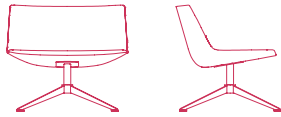

PADDED VERSION

no armrests
L78 D67 H69.5 cm seat H41 cm

with armrests
L86 D67 H69.5 cm seat H41 cm

COUNTER-SHELL VERSION

no armrests
L78 D67 H69.5 cm seat H41 cm

with armrests
L86 D67 H69.5 cm seat H41 cm

HIGH-BACKREST

no armrests
L78 D67 H95.5 cm seat H41 cm

with armrests
L86 D67 H95.5 cm seat H41 cm

no armrests
L78 D67 H95.5 cm seat H41 cm

with armrests
L86 D67 H95.5 cm seat H41 cm

4-POINTS STAR STEEL BASE WITH CENTRAL FRAME. 360° SWIVEL.

LOW-BACKREST

PADDED VERSION

COUNTER-SHELL VERSION

no armrests
L78 D67 H69.5 cm seat H41 cm

no armrests
L78 D67 H69.5 cm seat H41 cm

with armrests
L86 D67 H69.5 cm seat H41 cm

with armrests
L86 D67 H69.5 cm seat H41 cm

HIGH-BACKREST

no armrests
L78 D67 H95.5 cm seat H41 cm

no armrests
L78 D67 H95.5 cm seat H41 cm

with armrests
L86 D67 H95.5 cm seat H41 cm

with armrests
L86 D67 H95.5 cm seat H41 cm

Finishing

The number in the dot corresponds to the number of colour/material finish.