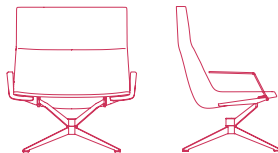

PADDED VERSION

no armrests
L78 D67 H69.5 cm seat H41 cm

with armrests
L86 D67 H69.5 cm seat H41 cm

COUNTER-SHELL VERSION

no armrests
L78 D67 H69.5 cm seat H41 cm

with armrests
L86 D67 H69.5 cm seat H41 cm

HIGH-BACKREST

no armrests
L78 D67 H95.5 cm seat H41 cm

with armrests
L86 D67 H95.5 cm seat H41 cm

no armrests
L78 D67 H95.5 cm seat H41 cm

with armrests
L86 D67 H95.5 cm seat H41 cm

4-POINTS STAR STEEL BASE WITH CENTRAL FRAME. 360° SWIVEL.