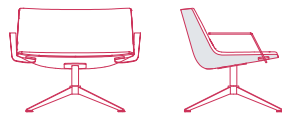

no armrests
L78 D67 H95.5 cm seat H41 cm

with armrests
L86 D67 H95.5 cm seat H41 cm

no armrests
L78 D67 H95.5 cm seat H41 cm

with armrests
L86 D67 H95.5 cm seat H41 cm

4-POINTS STAR STEEL BASE WITH CENTRAL FRAME. 360° SWIVEL.

LOW-BACKREST

PADDED VERSION

COUNTER-SHELL VERSION

no armrests
L78 D67 H69.5 cm seat H41 cm

no armrests
L78 D67 H69.5 cm seat H41 cm

with armrests
L86 D67 H69.5 cm seat H41 cm

with armrests
L86 D67 H69.5 cm seat H41 cm

HIGH-BACKREST

no armrests
L78 D67 H95.5 cm seat H41 cm

no armrests
L78 D67 H95.5 cm seat H41 cm

with armrests
L86 D67 H95.5 cm seat H41 cm

with armrests
L86 D67 H95.5 cm seat H41 cm

Finishing

The number in the dot corresponds to the number of colour/material finish.