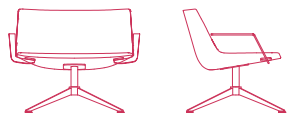

no armrests
L78 D67 H95.5 cm seat H41 cm

with armrests
L86 D67 H95.5 cm seat H41 cm

no armrests
L78 D67 H95.5 cm seat H41 cm

with armrests
L86 D67 H95.5 cm seat H41 cm

4-POINTS STAR STEEL BASE WITH CENTRAL FRAME. 360° SWIVEL.

LOW-BACKREST

PADDED VERSION

COUNTER-SHELL VERSION

no armrests
L78 D67 H69.5 cm seat H41 cm

no armrests
L78 D67 H69.5 cm seat H41 cm

with armrests
L86 D67 H69.5 cm seat H41 cm

with armrests
L86 D67 H69.5 cm seat H41 cm

HIGH-BACKREST

no armrests
L78 D67 H95.5 cm seat H41 cm

no armrests
L78 D67 H95.5 cm seat H41 cm

with armrests
L86 D67 H95.5 cm seat H41 cm

with armrests
L86 D67 H95.5 cm seat H41 cm

Finishing

The number in the dot corresponds to the number of colour/material finish.