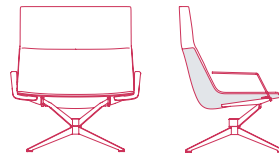

PADDED VERSION

no armrests
L78 D67 H69.5 cm seat H41 cm

with armrests
L86 D67 H69.5 cm seat H41 cm

COUNTER-SHELL VERSION

no armrests
L78 D67 H69.5 cm seat H41 cm

with armrests
L86 D67 H69.5 cm seat H41 cm

HIGH-BACKREST

no armrests
L78 D67 H95.5 cm seat H41 cm

with armrests
L86 D67 H95.5 cm seat H41 cm

no armrests
L78 D67 H95.5 cm seat H41 cm

with armrests
L86 D67 H95.5 cm seat H41 cm

4-POINTS STAR STEEL BASE WITH CENTRAL FRAME. 360° SWIVEL.

LOW-BACKREST

PADDED VERSION

COUNTER-SHELL VERSION

no armrests
L78 D67 H69.5 cm seat H41 cm

no armrests
L78 D67 H69.5 cm seat H41 cm

with armrests
L86 D67 H69.5 cm seat H41 cm

with armrests
L86 D67 H69.5 cm seat H41 cm