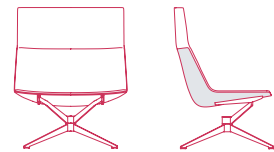

PADDED VERSION

no armrests
L78 D67 H69.5 cm seat H41 cm

with armrests
L86 D67 H69.5 cm seat H41 cm

COUNTER-SHELL VERSION

no armrests
L78 D67 H69.5 cm seat H41 cm

with armrests
L86 D67 H69.5 cm seat H41 cm

HIGH-BACKREST

no armrests
L78 D67 H95.5 cm seat H41 cm

with armrests
L86 D67 H95.5 cm seat H41 cm

no armrests
L78 D67 H95.5 cm seat H41 cm

with armrests
L86 D67 H95.5 cm seat H41 cm

4-POINTS STAR STEEL BASE WITH CENTRAL FRAME. 360° SWIVEL.

LOW-BACKREST

PADDED VERSION

COUNTER-SHELL VERSION

no armrests
L78 D67 H69.5 cm seat H41 cm

no armrests
L78 D67 H69.5 cm seat H41 cm

with armrests
L86 D67 H69.5 cm seat H41 cm

with armrests
L86 D67 H69.5 cm seat H41 cm