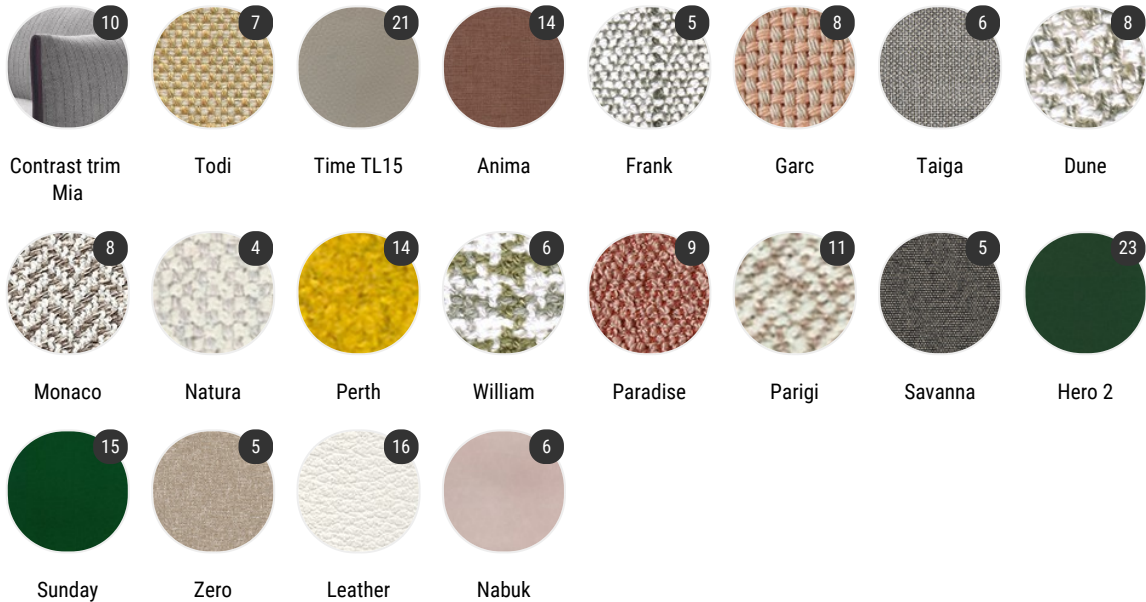

Finishing

The number in the dot corresponds to the number of colour/material finish.

Here below, in the section FINISH OPTIONS, please note all the colours of the materials used for this product.

SOFAS, ARMCHAIRS AND POUF

Cover