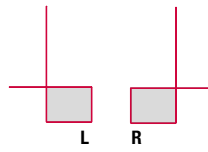

BACKRESTS

The shelf is complete with backrests coated with artificial fibre canvas, complete with magnetic coupling.

Colours available are: white, black, grey, dove grey, red, yellow, blue.

RANDOMISSIMO

module A
L55 D23 H47.8 cm

backrest for module A
L34 H6.8 cm

module B
L34 D23 H47.8 cm

backrest for module B
L18 H13.8 cm

Finishing

The number in the dot corresponds to the number of colour/material finish.

Here below, in the section FINISH OPTIONS, please note all the colours of the materials used for this product.