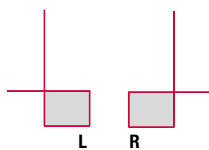

BACKRESTS

The shelf is complete with backrests coated with artificial fibre canvas, complete with magnetic coupling.

Colours available are: white, black, grey, dove grey, red, yellow, blue.

module A
L55 D23 H47.8 cm

backrest for module A
L34 H6.8 cm

module B
L34 D23 H47.8 cm

backrest for module B
L18 H13.8 cm

Finishing

The number in the dot corresponds to the number of colour/material finish.

Here below, in the section FINISH OPTIONS, please note all the colours of the materials used for this product.