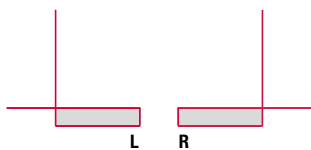

module A
L55 D23 H47.8 cm

backrest for module A
L34 H6.8 cm