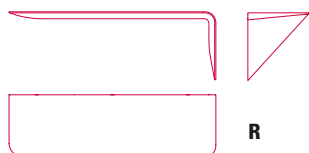

© COPYRIGHT 2019 MDF ITALIA SRL SOCIETA' UNIPERSONALE

2013

MAMBA LIGHT

Designed by Victor Vasilev

Shelf and/or wall-mounted desk. The minimal form and tapered thickness create a product with a unique, highly iconic design. It's an "accent" that can interact spontaneously with its surroundings and be used in many different ways.

SHELF

The shelf is in medium density fibreboard with varying thicknesses and moulded into a curve. Finish: matt lacquered white, green, orange, avio blue, sand, mustard yellow and anthracite grey. It is attached to the wall with a bracket.

MAMBA LIGHT

R

L134 D40 H44 cm

L

L134 D40 H44 cm

Finishing

The number in the dot corresponds to the number of colour/material finish.

Here below, in the section FINISH OPTIONS, please note all the colours of the materials used for this product.