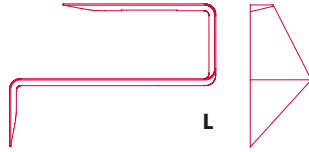

SHELF

The shelf is made of matt white Cristalplant, a composite material made up of natural minerals, acrylic material and polymer polyesters.

MAMBA

R

L135 D40 H93 cm

L

L135 D40 H93 cm

Finishing

The number in the dot corresponds to the number of colour/material finish.

Here below, in the section FINISH OPTIONS, please note all the colours of the materials used for this product.

SHELF AND DESK

Structure