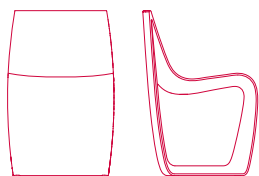

[Discover the new Sign Filo in chromed steel wire. Click here](#)

STRUCTURE

The single-material load-bearing structure is in polyethylene (PE), moulded with rotational moulding technology.

OUTDOOR USE

The particular resistance of polyethylene and its simple maintenance make Sign Matt perfect both indoors and outdoors.

A version with a dripping hole is available for both the chair and the armchair. The hole cap is in white for the white and cement finishes, in black for the mud, navy blue and corten finishes.

SIGN MATT

L48 D51.5 H74.5 cm
seat H47 cm
weight 10 kg

L72 D71 H62 cm
seat H38.5 cm
weight 20 kg

Position for outdoor use in
order to avoid rain water collection

Finishing

The number in the dot corresponds to the number of colour/material finish.