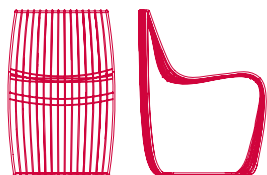

## STRUCTURE

The load-bearing structure is in steel wire, in different diameters, available in a glossy galvanic finish in black chrome, gold and pink gold.

## ACCESSORIES

Specially designed cushions.

The Silk covers are completely removable and come in three colours matched to the structures.

**SIGN FILO**

L50 D55 H77.5 cm  
seat H49 cm  
weight 8.5 kg