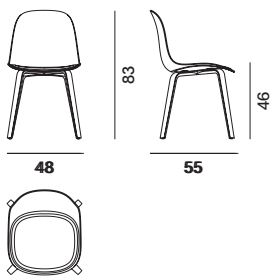

4-legged wood base