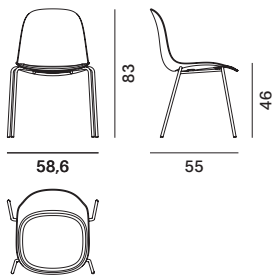

Abacus

4-legged base stackable