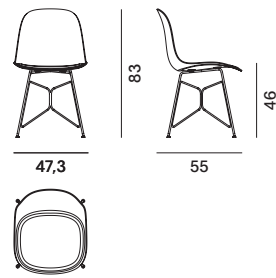

---

butterfly base