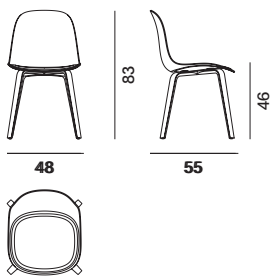

4-legged wood base