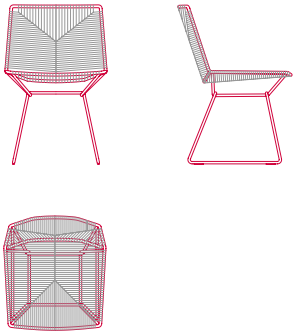

Neil Twist Chair is proposed in rope with five different colours, with base in white, bronze or black nickel round steel wire.

In this new version, Jean Marie Massaud's chair is highly versatile: it can actually be used both indoors and outdoors, where its neutral or very bright colours will be outstanding in parks and private gardens, meeting places, hotels and public spaces.

[SCARICA IL CATALOGO](#)

SHELL

Load-bearing seating structure made of steel, woven with high-tenacity polyester cord, solution-dyed, guaranteeing high resistance to atmospheric agents, light, and abrasions, with stretch resistance. Sled-base made of steel rod. All Neil Twist Chair models have a stitching detail in a contrasting colour, for all versions, in glossy anthracite colour.

Variants and types: Matt ecru col.23 / Matt anthracite col.03 / Glossy silver grey col.04 / Glossy English green col.17 / Glossy orange - col.11.

BASE

The frames are powder painted in matt white, bronze and black nickel with a specific treatment for outdoor use. Available without armrests.

NEIL TWIST CHAIR

L51 D57 H79 cm
seat H45 cm

Finishing

The number in the dot corresponds to the number of colour/material finish.

Here below, in the section FINISH OPTIONS, please note all the colours of the materials used for this product.