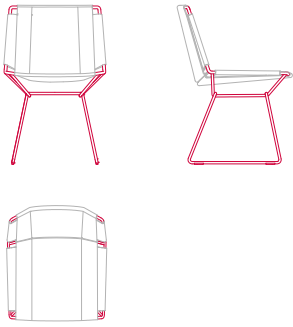

STRUCTURE

The load-bearing structure of the seat and backrest is made in steel wire and available in a glossy galvanic finish in black chrome.

UPHOLSTERY

The thick full grain saddle-hide is simply stretched taut between the parts of the structure and guarantees unexpected comfort even though it has a simple, definite form.

The saddle-hide upholstery is not removable.

This product is only destined for indoor use.

NEIL LEATHER

L50 D58 H80 cm
seat H45 cm

Finishing

The number in the dot corresponds to the number of colour/material finish.