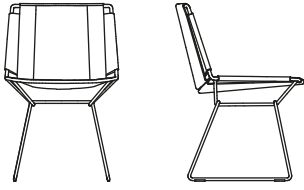

[Discover more](#)

STRUCTURE

The load-bearing steel frame of the seat and backrest is available in black chrome glossy galvanic finish.

UPHOLSTERY

Upholstery in denim, bonded and simply stretched over the structure, featuring top-stitched seams and contrasting tobacco-coloured detail stitching, inspired by classic jeans. The upholstery is removable.

NEIL DENIM

L50 D58 H80
seat H45

Finishing

The number in the dot corresponds to the number of colour/material finish.

Here below, in the section FINISH OPTIONS, please note all the colours of the materials used for this product.