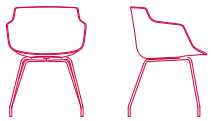

## OUTDOOR USE

Upon request, availability of outdoor versions with a 4-legged or a sled base in white, or graphite grey.

**FLOW SLIM**

**WHITE OR BLACK SHELL**

**PADDED SHELL**

**XL PADDED SHELL**

**OPTIONS**

**4-legged base**  
L55 D53.1 H76.4 cm  
seat H44 cm

**sled base**  
L55 D53.1 H76.4 cm  
seat H44 cm

**VN 4-legged steel base**  
L56 D56 H76.4 cm  
seat H44 cm

**LEM 4-legged base**  
L65 D65 H76.4 cm  
seat H44 cm