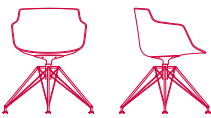

## OUTDOOR USE

Upon request, availability of outdoor versions with a 4-legged or a sled base in white, or graphite grey.

**FLOW SLIM**

**WHITE OR BLACK SHELL**

**PADDED SHELL**

**XL PADDED SHELL**

**OPTIONS**

**4-legged base**  
L55 D53.1 H76.4 cm  
seat H44 cm

**sled base**  
L55 D53.1 H76.4 cm  
seat H44 cm

**VN 4-legged steel base**  
L56 D56 H76.4 cm  
seat H44 cm

**LEM 4-legged base**  
L65 D65 H76.4 cm  
seat H44 cm

**fixed 5-point-star base**  
L67 D67 H76.4 cm  
seat H44 cm

**height-adjustable,  
5-point-star base on castors**  
L67 D67 H76.4 cm  
seat H41.2/51.2 cm

**base with central leg**  
L55 D54 H76.4 cm  
seat H44 cm