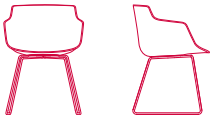

## OUTDOOR USE

Upon request, availability of outdoor versions with a 4-legged or a sled base in white, or graphite grey.

**FLOW SLIM**

**WHITE OR BLACK SHELL**

**PADDED SHELL**

**XL PADDED SHELL**

**OPTIONS**

**4-legged base**  
L55 D53.1 H76.4 cm  
seat H44 cm

**sled base**  
L55 D53.1 H76.4 cm  
seat H44 cm

**VN 4-legged steel base**  
L56 D56 H76.4 cm  
seat H44 cm

**LEM 4-legged base**  
L65 D65 H76.4 cm  
seat H44 cm