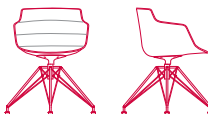

## OUTDOOR USE

Upon request, availability of outdoor versions with a 4-legged or a sled base in white, or graphite grey.

**FLOW SLIM**

**WHITE OR BLACK SHELL**

**PADDED SHELL**

**XL PADDED SHELL**

**OPTIONS**

**4-legged base**  
L55 D53.1 H76.4 cm  
seat H44 cm

**sled base**  
L55 D53.1 H76.4 cm  
seat H44 cm

**VN 4-legged steel base**  
L56 D56 H76.4 cm  
seat H44 cm

**LEM 4-legged base**  
L65 D65 H76.4 cm  
seat H44 cm

**fixed 5-point-star base**  
L67 D67 H76.4 cm  
seat H44 cm

**height-adjustable,  
5-point-star base on castors**  
L67 D67 H76.4 cm  
seat H41.2/51.2 cm

**base with central leg**  
L55 D54 H76.4 cm  
seat H44 cm