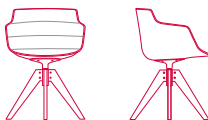

**4-legged base**  
L55 D53.1 H76.4 cm  
seat H44 cm

**sled base**  
L55 D53.1 H76.4 cm  
seat H44 cm

**VN 4-legged steel base**  
L56 D56 H76.4 cm  
seat H44 cm

**LEM 4-legged base**  
L65 D65 H76.4 cm  
seat H44 cm

**fixed 5-point-star base**  
L67 D67 H76.4 cm  
seat H44 cm

**height-adjustable,  
5-point-star base on castors**  
L67 D67 H76.4 cm  
seat H41.2/51.2 cm

**base with central leg**  
L55 D54 H76.4 cm  
seat H44 cm