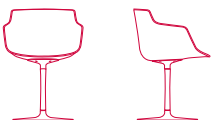

base with central leg
L55 D54 H76.4 cm
seat H44 cm