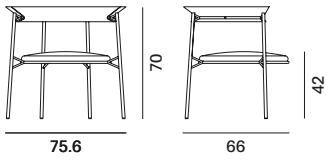

Abacus

---

armchair