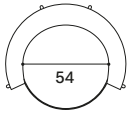

Abacus

---

armchair