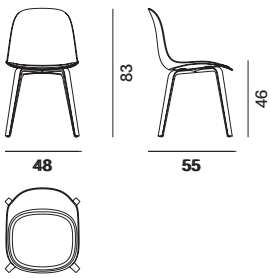

4-legged wood base