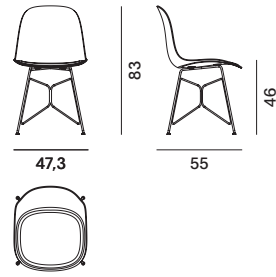

---

butterfly base