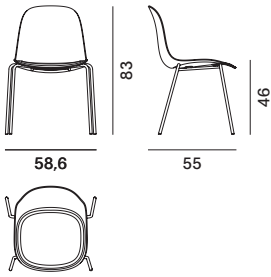

Abacus

4-legged base stackable