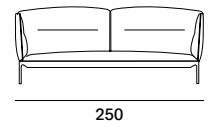

POUFS are available in tree different sizes: L75 D75, L150 D75 and L150 D44 with frame H30 cm, always in the same finish as the sofa.

## YALE LOW TABLE

Available the low tables in different dimensions to complete the collection. See in the low tables section.

**Yale**

armchair and sofa

**Yale X**

**standard version**

low backrest

**deep version**

low backrest

**pouf**

**high backrest**