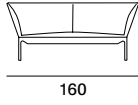

POUFS are available in tree different sizes: L75 D75, L150 D75 and L150 D44 with frame H30 cm, always in the same finish as the sofa.

## YALE LOW TABLE

Available the low tables in different dimensions to complete the collection. See in the low tables section.

**Yale**

armchair and sofa

**Yale X**

**standard version**

low backrest

**deep version**