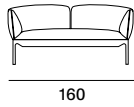

POUFS are available in tree different sizes: L75 D75, L150 D75 and L150 D44 with frame H30 cm, always in the same finish as the sofa.

## YALE LOW TABLE

Available the low tables in different dimensions to complete the collection. See in the low tables section.

**Yale**

armchair and sofa

**Yale X**

**standard version**

low backrest

**deep version**

low backrest

**pouf**

**high backrest**