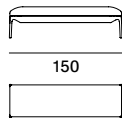

POUFS are available in tree different sizes: L75 D75, L150 D75 and L150 D44 with frame H30 cm, always in the same finish as the sofa.

## YALE LOW TABLE

Available the low tables in different dimensions to complete the collection. See in the low tables section.

**Yale**

armchair and sofa

**Yale X**

**standard version**

low backrest

**deep version**

low backrest

**pouf**

**high backrest**