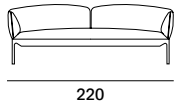

POUFS are available in tree different sizes: L75 D75, L150 D75 and L150 D44 with frame H30 cm, always in the same finish as the sofa.

## YALE LOW TABLE

Available the low tables in different dimensions to complete the collection. See in the low tables section.

**Yale**

armchair and sofa

**Yale X**

**standard version**

low backrest

**deep version**

low backrest

**pouf**

**high backrest**