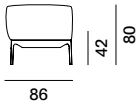

POUFS are available in tree different sizes: L75 D75, L150 D75 and L150 D44 with frame H30 cm, always in the same finish as the sofa.

## YALE LOW TABLE

Available the low tables in different dimensions to complete the collection. See in the low tables section.

**Yale**

armchair and sofa

**Yale X**

**standard version**

low backrest

**deep version**