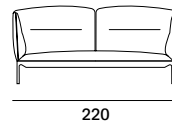

POUFS are available in tree different sizes: L75 D75, L150 D75 and L150 D44 with frame H30 cm, always in the same finish as the sofa.

## YALE LOW TABLE

Available the low tables in different dimensions to complete the collection. See in the low tables section.

**Yale**

armchair and sofa

**Yale X**

**standard version**

low backrest

**deep version**

low backrest

**pouf**

**high backrest**