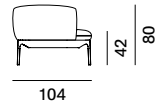

POUFS are available in tree different sizes: L75 D75, L150 D75 and L150 D44 with frame H30 cm, always in the same finish as the sofa.

## YALE LOW TABLE

Available the low tables in different dimensions to complete the collection. See in the low tables section.

**Yale**

armchair and sofa

**Yale X**

**standard version**

low backrest

**deep version**

low backrest

**pouf**

**high backrest**