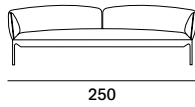

POUFS are available in tree different sizes: L75 D75, L150 D75 and L150 D44 with frame H30 cm, always in the same finish as the sofa.

## YALE LOW TABLE

Available the low tables in different dimensions to complete the collection. See in the low tables section.

**Yale**

armchair and sofa

**Yale X**

**standard version**

low backrest

**deep version**

low backrest

**pouf**

**high backrest**