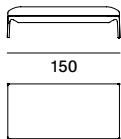

POUFS are available in tree different sizes: L75 D75, L150 D75 and L150 D44 with frame H30 cm, always in the same finish as the sofa.

## YALE LOW TABLE

Available the low tables in different dimensions to complete the collection. See in the low tables section.

**Yale**

armchair and sofa

**Yale X**

**standard version**

low backrest

**deep version**

low backrest

**pouf**

**high backrest**