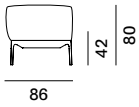

POUFS are available in tree different sizes: L75 D75, L150 D75 and L150 D44 with frame H30 cm, always in the same finish as the sofa.

## YALE LOW TABLE

Available the low tables in different dimensions to complete the collection. See in the low tables section.

**Yale**

armchair and sofa

**Yale X**

**standard version**

low backrest

**deep version**