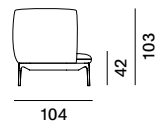

POUFS are available in tree different sizes: L75 D75, L150 D75 and L150 D44 with frame H30 cm, always in the same finish as the sofa.

## YALE LOW TABLE

Available the low tables in different dimensions to complete the collection. See in the low tables section.

**Yale**

armchair and sofa

**Yale X**

**standard version**

low backrest

**deep version**

low backrest

**pouf**

**high backrest**