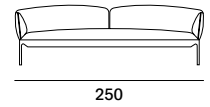

POUFS are available in tree different sizes: L75 D75, L150 D75 and L150 D44 with frame H30 cm, always in the same finish as the sofa.

## YALE LOW TABLE

Available the low tables in different dimensions to complete the collection. See in the low tables section.

**Yale**

armchair and sofa

**Yale X**

**standard version**

low backrest

**deep version**

low backrest

**pouf**

**high backrest**