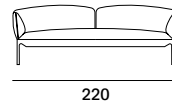

POUFS are available in tree different sizes: L75 D75, L150 D75 and L150 D44 with frame H30 cm, always in the same finish as the sofa.

## YALE LOW TABLE

Available the low tables in different dimensions to complete the collection. See in the low tables section.

**Yale**

armchair and sofa

**Yale X**

**standard version**

low backrest

**deep version**

low backrest

**pouf**

**high backrest**