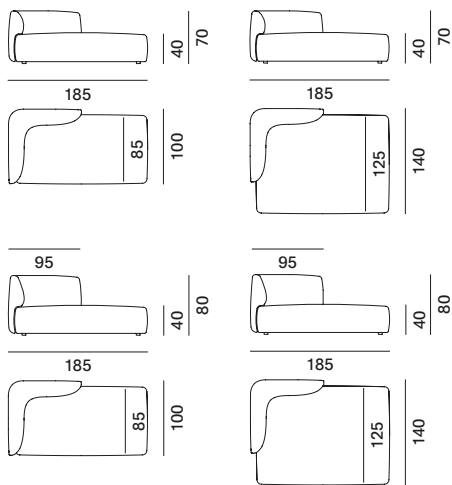

COSY LOW TABLE 1

Structure and finish: Cosy Low Table 1 produced in curved aluminium, thickness 6mm, matt painted with epoxy powders in the colours white or graphite grey.

Cosy

2S sofa

deep sofa

visavi sofa

padded modular element M - left L

padded modular element XL - left L

3S sofa - left L

paolina sofa - left L

padded modular element S - left L

padded modular element L - left L

padded corner and intermediate modular elements