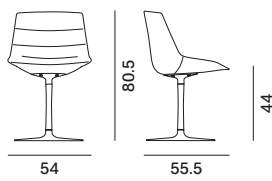

### Flow Chair Textile

VN 4-legged steel base

base with central leg

VN 4-legged oak base

4-legged oak base

4-legged cross base and cross oak base