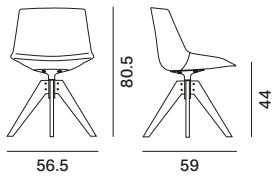

### Flow Chair Leather

VN 4-legged steel base

base with central leg

VN 4-legged oak base

4-legged oak base

4-legged cross base and cross oak base