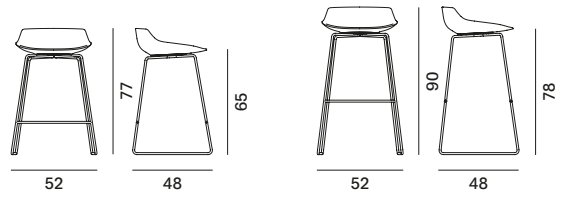

## 5 BASE VARIANTS THAT CAN BE COMBINED WITH THE 4 SHELL VARIANTS:

1. 4-legged base made of steel rod.
2. Height-adjustable 5-point-star base on castors, made of die-cast aluminium, height adjuster (41.2/51.2 cm). 360° swivel.
3. Base with central leg, made of powder-coated aluminium. 360° swivel.
4. VN 4-legged wood base, structure in ash\* with transparent lacquer. 360° swivel.
5. 4-legged wood base, structure in ash\* with transparent lacquer. 360° swivel.

DOWNLOAD THE DATA SHEET BELOW AND DISCOVER ALL THE TECHNICAL CHARACTERISTICS.

**Abacus**

**Flow Chair**

4-legged base

**Flow Armchair**

**Flow Stool**

sled

base with central leg