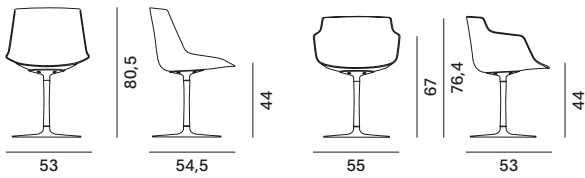

## 5 BASE VARIANTS THAT CAN BE COMBINED WITH THE 4 SHELL VARIANTS:

1. 4-legged base made of steel rod.
2. Height-adjustable 5-point-star base on castors, made of die-cast aluminium, height adjuster (41.2/51.2 cm). 360° swivel.
3. Base with central leg, made of powder-coated aluminium. 360° swivel.
4. VN 4-legged wood base, structure in ash\* with transparent lacquer. 360° swivel.
5. 4-legged wood base, structure in ash\* with transparent lacquer. 360° swivel.

DOWNLOAD THE DATA SHEET BELOW AND DISCOVER ALL THE TECHNICAL CHARACTERISTICS.

**Abacus**

**Flow Chair**

4-legged base

**Flow Armchair**

**Flow Stool**

sled

base with central leg

VN 4-legged wood base

VN 4-legged wood base

4-legged wood base

**Flow Pouf**

VN 4-legged wood base

height-adjustable 5-point-star base on castors

4-legged wood base

**Variants**