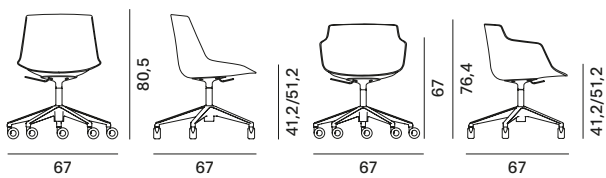

## 5 BASE VARIANTS THAT CAN BE COMBINED WITH THE 4 SHELL VARIANTS:

1. 4-legged base made of steel rod.
2. Height-adjustable 5-point-star base on castors, made of die-cast aluminium, height adjuster (41.2/51.2 cm). 360° swivel.
3. Base with central leg, made of powder-coated aluminium. 360° swivel.
4. VN 4-legged wood base, structure in ash\* with transparent lacquer. 360° swivel.
5. 4-legged wood base, structure in ash\* with transparent lacquer. 360° swivel.

DOWNLOAD THE DATA SHEET BELOW AND DISCOVER ALL THE TECHNICAL CHARACTERISTICS.

**Abacus**

**Flow Chair**

4-legged base

**Flow Armchair**

**Flow Stool**

sled

base with central leg

VN 4-legged wood base

VN 4-legged wood base

4-legged wood base

**Flow Pouf**

VN 4-legged wood base

height-adjustable 5-point-star base on castors

4-legged wood base

**Variants**