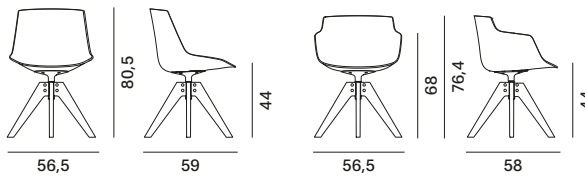

## 5 BASE VARIANTS THAT CAN BE COMBINED WITH THE 4 SHELL VARIANTS:

1. 4-legged base made of steel rod.
2. Height-adjustable 5-point-star base on castors, made of die-cast aluminium, height adjuster (41.2/51.2 cm). 360° swivel.
3. Base with central leg, made of powder-coated aluminium. 360° swivel.
4. VN 4-legged wood base, structure in ash\* with transparent lacquer. 360° swivel.
5. 4-legged wood base, structure in ash\* with transparent lacquer. 360° swivel.

DOWNLOAD THE DATA SHEET BELOW AND DISCOVER ALL THE TECHNICAL CHARACTERISTICS.

**Abacus**

**Flow Chair**

4-legged base

**Flow Armchair**

**Flow Stool**

sled

base with central leg

VN 4-legged wood base

VN 4-legged wood base

4-legged wood base

**Flow Pouf**

VN 4-legged wood base

height-adjustable 5-point-star base on castors

4-legged wood base

**Variants**