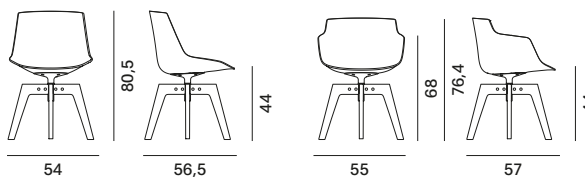

## 5 BASE VARIANTS THAT CAN BE COMBINED WITH THE 4 SHELL VARIANTS:

1. 4-legged base made of steel rod.
2. Height-adjustable 5-point-star base on castors, made of die-cast aluminium, height adjuster (41.2/51.2 cm). 360° swivel.
3. Base with central leg, made of powder-coated aluminium. 360° swivel.
4. VN 4-legged wood base, structure in ash\* with transparent lacquer. 360° swivel.
5. 4-legged wood base, structure in ash\* with transparent lacquer. 360° swivel.

DOWNLOAD THE DATA SHEET BELOW AND DISCOVER ALL THE TECHNICAL CHARACTERISTICS.

**Abacus**

**Flow Chair**

4-legged base

**Flow Armchair**

**Flow Stool**

sled

base with central leg

VN 4-legged wood base

VN 4-legged wood base

4-legged wood base

**Flow Pouf**

VN 4-legged wood base

height-adjustable 5-point-star base on castors

4-legged wood base

**Variants**