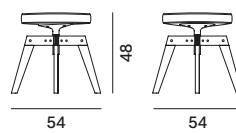

## 5 BASE VARIANTS THAT CAN BE COMBINED WITH THE 4 SHELL VARIANTS:

1. 4-legged base made of steel rod.
2. Height-adjustable 5-point-star base on castors, made of die-cast aluminium, height adjuster (41.2/51.2 cm). 360° swivel.
3. Base with central leg, made of powder-coated aluminium. 360° swivel.
4. VN 4-legged wood base, structure in ash\* with transparent lacquer. 360° swivel.
5. 4-legged wood base, structure in ash\* with transparent lacquer. 360° swivel.

DOWNLOAD THE DATA SHEET BELOW AND DISCOVER ALL THE TECHNICAL CHARACTERISTICS.

**Abacus**

**Flow Chair**

4-legged base

**Flow Armchair**

**Flow Stool**

sled

base with central leg

VN 4-legged wood base

VN 4-legged wood base

4-legged wood base

**Flow Pouf**

VN 4-legged wood base

height-adjustable 5-point-star base on castors

4-legged wood base

**Variants**