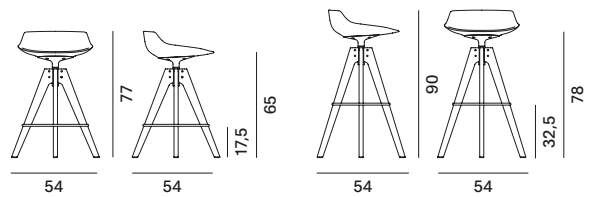

## 5 BASE VARIANTS THAT CAN BE COMBINED WITH THE 4 SHELL VARIANTS:

1. 4-legged base made of steel rod.
2. Height-adjustable 5-point-star base on castors, made of die-cast aluminium, height adjuster (41.2/51.2 cm). 360° swivel.
3. Base with central leg, made of powder-coated aluminium. 360° swivel.
4. VN 4-legged wood base, structure in ash\* with transparent lacquer. 360° swivel.
5. 4-legged wood base, structure in ash\* with transparent lacquer. 360° swivel.

DOWNLOAD THE DATA SHEET BELOW AND DISCOVER ALL THE TECHNICAL CHARACTERISTICS.

**Abacus**

**Flow Chair**

4-legged base

**Flow Armchair**

**Flow Stool**

sled

base with central leg

VN 4-legged wood base

VN 4-legged wood base

4-legged wood base

**Flow Pouf**

VN 4-legged wood base

height-adjustable 5-point-star base on castors

4-legged wood base

**Variants**