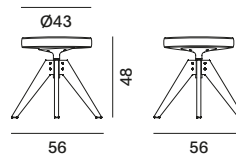

## 5 BASE VARIANTS THAT CAN BE COMBINED WITH THE 4 SHELL VARIANTS:

1. 4-legged base made of steel rod.
2. Height-adjustable 5-point-star base on castors, made of die-cast aluminium, height adjuster (41.2/51.2 cm). 360° swivel.
3. Base with central leg, made of powder-coated aluminium. 360° swivel.
4. VN 4-legged wood base, structure in ash\* with transparent lacquer. 360° swivel.
5. 4-legged wood base, structure in ash\* with transparent lacquer. 360° swivel.

DOWNLOAD THE DATA SHEET BELOW AND DISCOVER ALL THE TECHNICAL CHARACTERISTICS.

**Abacus**

**Flow Chair**

4-legged base

**Flow Armchair**

**Flow Stool**

sled

base with central leg

VN 4-legged wood base

VN 4-legged wood base

4-legged wood base

**Flow Pouf**

VN 4-legged wood base

height-adjustable 5-point-star base on castors

4-legged wood base

**Variants**