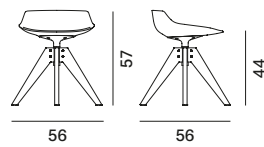

Abacus

Flow Chair

4-legged base

Flow Armchair

Flow Stool

sled

base with central leg

VN 4-legged wood base

VN 4-legged wood base

4-legged wood base

Flow Pouf

VN 4-legged wood base

height-adjustable 5-point-star base on castors

4-legged wood base

Variants

unupholstered front upholstered fully upholstered fixed leather cover