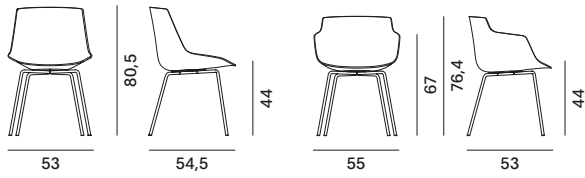

## 5 BASE VARIANTS THAT CAN BE COMBINED WITH THE 4 SHELL VARIANTS:

1. 4-legged base made of steel rod.
2. Height-adjustable 5-point-star base on castors, made of die-cast aluminium, height adjuster (41.2/51.2 cm). 360° swivel.
3. Base with central leg, made of powder-coated aluminium. 360° swivel.
4. VN 4-legged wood base, structure in ash\* with transparent lacquer. 360° swivel.
5. 4-legged wood base, structure in ash\* with transparent lacquer. 360° swivel.

DOWNLOAD THE DATA SHEET BELOW AND DISCOVER ALL THE TECHNICAL CHARACTERISTICS.

**Abacus**

**Flow Chair**

4-legged base

**Flow Armchair**

**Flow Stool**

sled

base with central leg