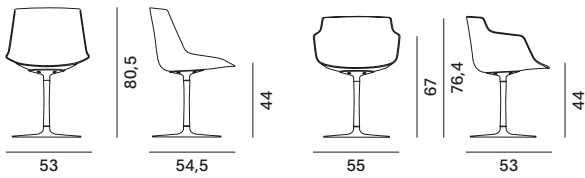

CHAIR AND ARMCHAIR, 4 SHELL VARIANTS:

1. Unupholstered
2. Front upholstered
3. Fully upholstered
4. Fixed leather cover

5 BASE VARIANTS THAT CAN BE COMBINED WITH THE 4 SHELL VARIANTS:

1. 4-legged base made of steel rod.
2. Height-adjustable 5-point-star base on castors, made of die-cast aluminium, height adjuster (41.2/51.2 cm). 360° swivel.
3. Base with central leg, made of powder-coated aluminium. 360° swivel.
4. VN 4-legged wood base, structure in ash* with transparent lacquer. 360° swivel.
5. 4-legged wood base, structure in ash* with transparent lacquer. 360° swivel.

DOWNLOAD THE DATA SHEET BELOW AND DISCOVER ALL THE TECHNICAL CHARACTERISTICS.

Abacus

Flow Chair

Flow Armchair

Flow Stool

4-legged base

sled

base with central leg

VN 4-legged wood base

VN 4-legged wood base

4-legged wood base

Flow Pouf

VN 4-legged wood base

height-adjustable 5-point-star base on castors

4-legged wood base

Variants