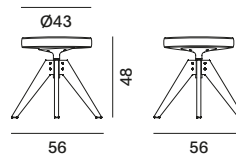

CHAIR AND ARMCHAIR, 4 SHELL VARIANTS:

1. Unupholstered
2. Front upholstered
3. Fully upholstered
4. Fixed leather cover

5 BASE VARIANTS THAT CAN BE COMBINED WITH THE 4 SHELL VARIANTS:

1. 4-legged base made of steel rod.
2. Height-adjustable 5-point-star base on castors, made of die-cast aluminium, height adjuster (41.2/51.2 cm). 360° swivel.
3. Base with central leg, made of powder-coated aluminium. 360° swivel.
4. VN 4-legged wood base, structure in ash* with transparent lacquer. 360° swivel.
5. 4-legged wood base, structure in ash* with transparent lacquer. 360° swivel.

DOWNLOAD THE DATA SHEET BELOW AND DISCOVER ALL THE TECHNICAL CHARACTERISTICS.

Abacus

Flow Chair

Flow Armchair

Flow Stool

4-legged base

sled

base with central leg

VN 4-legged wood base

VN 4-legged wood base

4-legged wood base

Flow Pouf

VN 4-legged wood base

height-adjustable 5-point-star base on castors

4-legged wood base

Variants