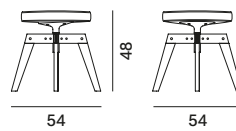

CHAIR AND ARMCHAIR, 4 SHELL VARIANTS:

1. Unupholstered
2. Front upholstered
3. Fully upholstered
4. Fixed leather cover

5 BASE VARIANTS THAT CAN BE COMBINED WITH THE 4 SHELL VARIANTS:

1. 4-legged base made of steel rod.
2. Height-adjustable 5-point-star base on castors, made of die-cast aluminium, height adjuster (41.2/51.2 cm). 360° swivel.
3. Base with central leg, made of powder-coated aluminium. 360° swivel.
4. VN 4-legged wood base, structure in ash* with transparent lacquer. 360° swivel.
5. 4-legged wood base, structure in ash* with transparent lacquer. 360° swivel.

DOWNLOAD THE DATA SHEET BELOW AND DISCOVER ALL THE TECHNICAL CHARACTERISTICS.

Abacus

Flow Chair

Flow Armchair

Flow Stool

4-legged base

sled

base with central leg

VN 4-legged wood base

VN 4-legged wood base

4-legged wood base

Flow Pouf

VN 4-legged wood base

height-adjustable 5-point-star base on castors

4-legged wood base

Variants