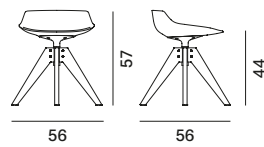

VN 4-legged wood base