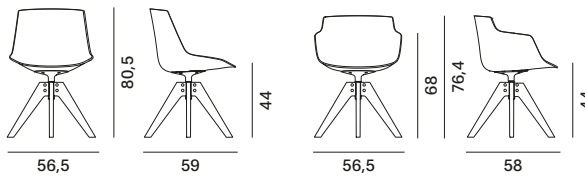

CHAIR AND ARMCHAIR, 4 SHELL VARIANTS:

1. Unupholstered
2. Front upholstered
3. Fully upholstered
4. Fixed leather cover

5 BASE VARIANTS THAT CAN BE COMBINED WITH THE 4 SHELL VARIANTS:

1. 4-legged base made of steel rod.
2. Height-adjustable 5-point-star base on castors, made of die-cast aluminium, height adjuster (41.2/51.2 cm). 360° swivel.
3. Base with central leg, made of powder-coated aluminium. 360° swivel.
4. VN 4-legged wood base, structure in ash* with transparent lacquer. 360° swivel.
5. 4-legged wood base, structure in ash* with transparent lacquer. 360° swivel.

DOWNLOAD THE DATA SHEET BELOW AND DISCOVER ALL THE TECHNICAL CHARACTERISTICS.

Abacus

Flow Chair

Flow Armchair

Flow Stool

4-legged base

sled

base with central leg

VN 4-legged wood base

VN 4-legged wood base

4-legged wood base

Flow Pouf

VN 4-legged wood base

height-adjustable 5-point-star base on castors

4-legged wood base

Variants