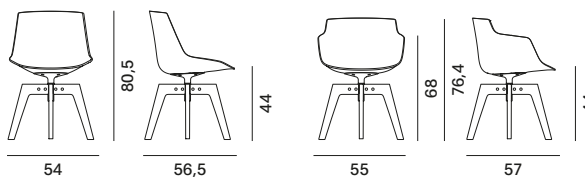

CHAIR AND ARMCHAIR, 4 SHELL VARIANTS:

1. Unupholstered
2. Front upholstered
3. Fully upholstered
4. Fixed leather cover

5 BASE VARIANTS THAT CAN BE COMBINED WITH THE 4 SHELL VARIANTS:

1. 4-legged base made of steel rod.
2. Height-adjustable 5-point-star base on castors, made of die-cast aluminium, height adjuster (41.2/51.2 cm). 360° swivel.
3. Base with central leg, made of powder-coated aluminium. 360° swivel.
4. VN 4-legged wood base, structure in ash* with transparent lacquer. 360° swivel.
5. 4-legged wood base, structure in ash* with transparent lacquer. 360° swivel.

DOWNLOAD THE DATA SHEET BELOW AND DISCOVER ALL THE TECHNICAL CHARACTERISTICS.

Abacus

Flow Chair

Flow Armchair

Flow Stool

4-legged base

sled

base with central leg

VN 4-legged wood base

VN 4-legged wood base

4-legged wood base

Flow Pouf

VN 4-legged wood base

height-adjustable 5-point-star base on castors

4-legged wood base

Variants