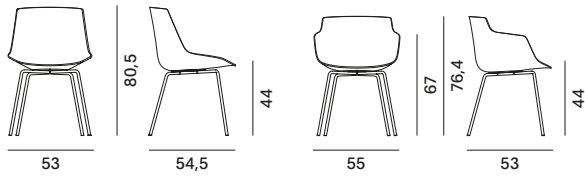

CHAIR AND ARMCHAIR, 4 SHELL VARIANTS:

1. Unupholstered
2. Front upholstered
3. Fully upholstered
4. Fixed leather cover

5 BASE VARIANTS THAT CAN BE COMBINED WITH THE 4 SHELL VARIANTS:

1. 4-legged base made of steel rod.
2. Height-adjustable 5-point-star base on castors, made of die-cast aluminium, height adjuster (41.2/51.2 cm). 360° swivel.
3. Base with central leg, made of powder-coated aluminium. 360° swivel.
4. VN 4-legged wood base, structure in ash* with transparent lacquer. 360° swivel.
5. 4-legged wood base, structure in ash* with transparent lacquer. 360° swivel.

DOWNLOAD THE DATA SHEET BELOW AND DISCOVER ALL THE TECHNICAL CHARACTERISTICS.

Abacus

Flow Chair

Flow Armchair

Flow Stool

4-legged base

sled

base with central leg