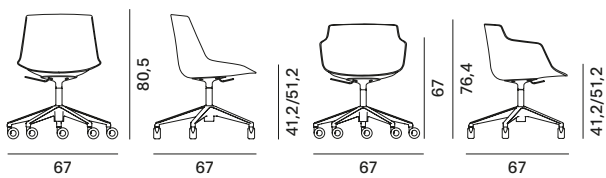

CHAIR AND ARMCHAIR, 4 SHELL VARIANTS:

1. Unupholstered
2. Front upholstered
3. Fully upholstered
4. Fixed leather cover

5 BASE VARIANTS THAT CAN BE COMBINED WITH THE 4 SHELL VARIANTS:

1. 4-legged base made of steel rod.
2. Height-adjustable 5-point-star base on castors, made of die-cast aluminium, height adjuster (41.2/51.2 cm). 360° swivel.
3. Base with central leg, made of powder-coated aluminium. 360° swivel.
4. VN 4-legged wood base, structure in ash* with transparent lacquer. 360° swivel.
5. 4-legged wood base, structure in ash* with transparent lacquer. 360° swivel.

DOWNLOAD THE DATA SHEET BELOW AND DISCOVER ALL THE TECHNICAL CHARACTERISTICS.

Abacus

Flow Chair

Flow Armchair

Flow Stool

4-legged base

sled

base with central leg

VN 4-legged wood base

VN 4-legged wood base

4-legged wood base

Flow Pouf

VN 4-legged wood base

height-adjustable 5-point-star base on castors

4-legged wood base

Variants