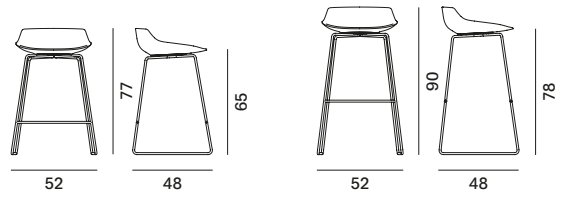

CHAIR AND ARMCHAIR, 4 SHELL VARIANTS:

1. Unupholstered
2. Front upholstered
3. Fully upholstered
4. Fixed leather cover

5 BASE VARIANTS THAT CAN BE COMBINED WITH THE 4 SHELL VARIANTS:

1. 4-legged base made of steel rod.
2. Height-adjustable 5-point-star base on castors, made of die-cast aluminium, height adjuster (41.2/51.2 cm). 360° swivel.
3. Base with central leg, made of powder-coated aluminium. 360° swivel.
4. VN 4-legged wood base, structure in ash* with transparent lacquer. 360° swivel.
5. 4-legged wood base, structure in ash* with transparent lacquer. 360° swivel.

DOWNLOAD THE DATA SHEET BELOW AND DISCOVER ALL THE TECHNICAL CHARACTERISTICS.

Abacus

Flow Chair

Flow Armchair

Flow Stool

4-legged base

sled

base with central leg