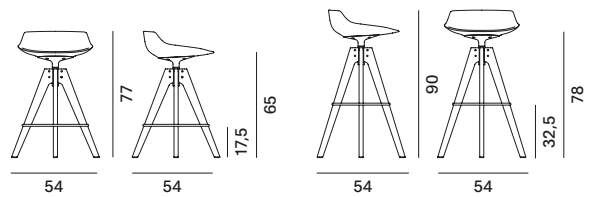

CHAIR AND ARMCHAIR, 4 SHELL VARIANTS:

1. Unupholstered
2. Front upholstered
3. Fully upholstered
4. Fixed leather cover

5 BASE VARIANTS THAT CAN BE COMBINED WITH THE 4 SHELL VARIANTS:

1. 4-legged base made of steel rod.
2. Height-adjustable 5-point-star base on castors, made of die-cast aluminium, height adjuster (41.2/51.2 cm). 360° swivel.
3. Base with central leg, made of powder-coated aluminium. 360° swivel.
4. VN 4-legged wood base, structure in ash* with transparent lacquer. 360° swivel.
5. 4-legged wood base, structure in ash* with transparent lacquer. 360° swivel.

DOWNLOAD THE DATA SHEET BELOW AND DISCOVER ALL THE TECHNICAL CHARACTERISTICS.

Abacus

Flow Chair

Flow Armchair

Flow Stool

4-legged base

sled

base with central leg

VN 4-legged wood base

VN 4-legged wood base

4-legged wood base

Flow Pouf

VN 4-legged wood base

height-adjustable 5-point-star base on castors

4-legged wood base

Variants