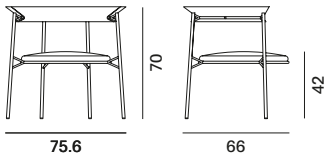

Abacus

---

armchair