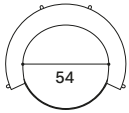

Abacus

---

armchair