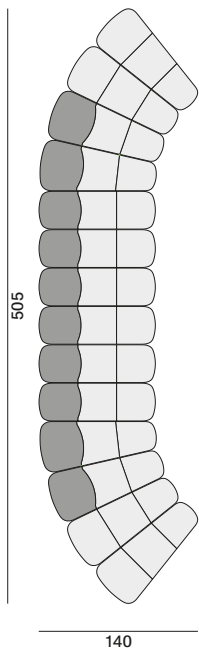

## MODULES AND ACCESSORIES

The system includes the following modules: straight module with backrest, module for external curve, module for inside curve, straight pouf module, curved pouf module.

The Array system is completed with three coffee tables in wood with veneer in the finishes bleached oak, brown oak and canaletto walnut. Available in two variants: freestanding coffee table and side table to be inserted between the padded modules.

**Abacus**

straight module with backrest

module for external curve

module for inside curve

straight pouf module

curved pouf module

coffee tables

side table

**Abacus**

**examples of compositions**

straight module with backrest

module for external curve

module for inside curve

straight pouf module

curved pouf module

COMPOSITION A

COMPOSITION B

COMPOSITION C

COMPOSITION D