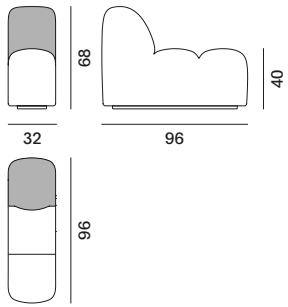

Abacus

straight module with backrest