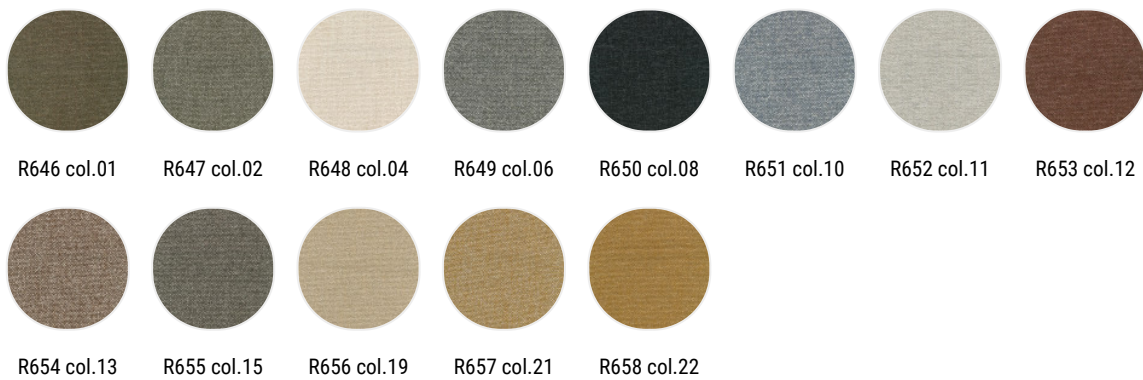

Keiga

Moss

Zero

Leather