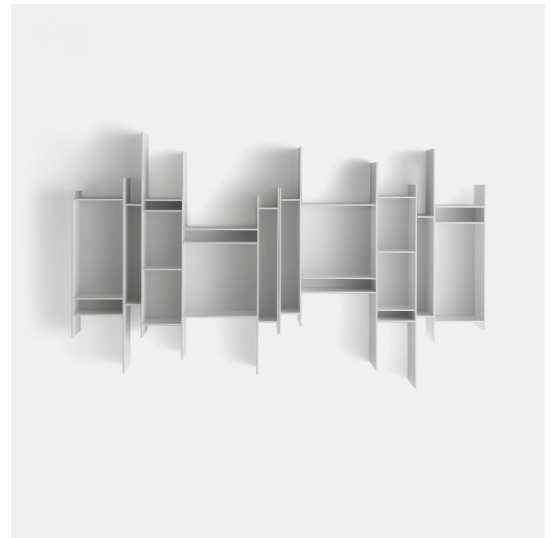

mdf italia

© COPYRIGHT 2024 MDF ITALIA SRL SOCIETA' UNIPERSONALE

2011

RANDOMITO

Designed by Neuland Industriedesign

A graphic sign on the wall that catches the eye. A small but endearing hanging bookcase, able to confer dynamism to any environment and embellish it as an artwork. This is the main feature of Randomito, whose single and vertically reversible module can be used both individually and by aggregation, thus getting plenty of customised configurations. Also the color palette has been added more shades over the years: not only pure white but other shades, including pastel ones.

Neuland Industriedesign conceived a bookcase evoking movement and lightness, whose silhouette is unmistakable: one in a kind, it is inspired to the "progenitor" Random, representing one of its evolutionary paths. Wonderful in residential contexts, Randomito lends itself excellently to business spaces.

THE PLUS OF RANDOMITO:

- . Remarkable visual impact
- . Possibility to create different configurations
- . Wide color range
- . Like a work of art, it embellishes the space.

FRAMEWORK

A hanging bookcase made of wood fibreboards, with matt lacquer (micro-goffered) white, light grey, powder pink, medium olive and medium powder blue.

Uprights and shelves in thickness 6 mm; back made from melamine-coated board. By flanking or by designing your own from scratch, you can create large-sized configurations of great impact.

RANDOMITO

L81.6 D20 H96 cm