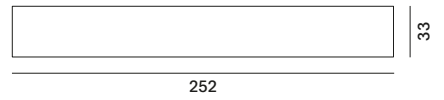

PENTAGRAMMA HANGING

PENTAGRAM | HANGING

The Hanging version is composed of back panels (wall-mounted panel), shelves and open units.

For all technical details, see data sheet in the downloads.

PENTAGRAMMA SIDEBOARD

PENTAGRAM | SIDEBOARD

The sideboard version is composed of base elements, open units and units with doors.

For all technical details, see data sheet in the downloads.

Pentagramma Hanging

back panel, wall-mounted panel

shelves

L60 D33 H34

L90 D33 H34

L120 D33 H34

shelves with right R or left L divider

R - L120 D33 H34

L - L120 D33 H34

open unit