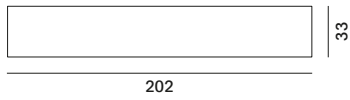

PENTAGRAMMA HANGING

PENTAGRAM | HANGING

The Hanging version is composed of back panels (wall-mounted panel), shelves and open units.

For all technical details, see data sheet in the downloads.

PENTAGRAMMA SIDEBOARD

PENTAGRAM | SIDEBOARD

The sideboard version is composed of base elements, open units and units with doors.

For all technical details, see data sheet in the downloads.

Pentagramma Hanging

back panel, wall-mounted panel

shelves

L60 D33 H34

L90 D33 H34

L120 D33 H34

shelves with right R or left L divider

R - L120 D33 H34

L - L120 D33 H34

open unit