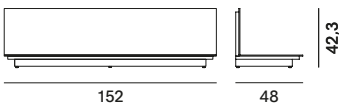

PENTAGRAM | SIDEBOARD

The sideboard version is composed of base elements, open units and units with doors.

For all technical details, see data sheet in the downloads.

Pentagramma Hanging

back panel, wall-mounted panel

shelves

L60 D33 H34

L90 D33 H34

L120 D33 H34

shelves with right R or left L divider

R - L120 D33 H34

L - L120 D33 H34

open unit

L30 D33 H34

L60 D33 H34

open unit with right R or left L divider

R - L90 D33 H34

L - L90 D33 H34

Pentagramma Sideboard

Base elements

Open units for base element

L30 D40 H28

L60 D40 H28

Units with doors for base element

L90 D40 H28

L120 D40 H28

Pentagramma Sideboard | Examples of composition

Base element L152 D48 H42 with units

Base element L202 D48 H42 with units