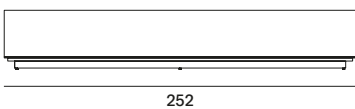

PENTAGRAM | SIDEBOARD

The sideboard version is composed of base elements, open units and units with doors.

For all technical details, see data sheet in the downloads.

Pentagramma Hanging

back panel, wall-mounted panel

shelves

L60 D33 H34

L90 D33 H34

L120 D33 H34

shelves with right R or left L divider

R - L120 D33 H34

L - L120 D33 H34

open unit

L30 D33 H34

L60 D33 H34

open unit with right R or left L divider

R - L90 D33 H34

L - L90 D33 H34

Pentagramma Sideboard

Base elements

Open units for base element

L30 D40 H28

L60 D40 H28

Units with doors for base element

L90 D40 H28

L120 D40 H28

Pentagramma Sideboard | Examples of composition

Base element L152 D48 H42 with units

Base element L202 D48 H42 with units