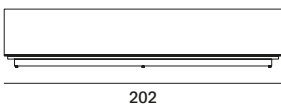

PENTAGRAM | SIDEBOARD

The sideboard version is composed of base elements, open units and units with doors.

For all technical details, see data sheet in the downloads.

Pentagramma Hanging

back panel, wall-mounted panel

shelves

L60 D33 H34

L90 D33 H34

L120 D33 H34

shelves with right R or left L divider

R - L120 D33 H34

L - L120 D33 H34

open unit

L30 D33 H34

L60 D33 H34

open unit with right R or left L divider

R - L90 D33 H34

L - L90 D33 H34

Pentagramma Sideboard

Base elements

Open units for base element

L30 D40 H28

L60 D40 H28

Units with doors for base element

L90 D40 H28

L120 D40 H28

Pentagramma Sideboard | Examples of composition

Base element L152 D48 H42 with units

Base element L202 D48 H42 with units