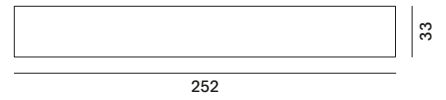

PENTAGRAMMA HANGING

PENTAGRAM | HANGING

The Hanging version is composed of back panels (wall-mounted panel), shelves and open units.

For all technical details, see data sheet in the downloads.

PENTAGRAMMA SIDEBOARD

PENTAGRAM | SIDEBOARD

The sideboard version is composed of base elements, open units and units with doors.

For all technical details, see data sheet in the downloads.

Pentagramma Hanging

back panel, wall-mounted panel

shelves

L60 D33 H34

L90 D33 H34

L120 D33 H34

shelves with right R or left L divider

R - L120 D33 H34

L - L120 D33 H34

open unit