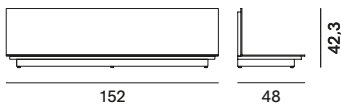

PENTAGRAM | SIDEBOARD

The sideboard version is composed of base elements, open units and units with doors.

For all technical details, see data sheet in the downloads.

Pentagramma Hanging

back panel, wall-mounted panel

shelves

L60 D33 H34

L90 D33 H34

L120 D33 H34

shelves with right R or left L divider

R - L120 D33 H34

L - L120 D33 H34

open unit

L30 D33 H34

L60 D33 H34

open unit with right R or left L divider

R - L90 D33 H34

L - L90 D33 H34

Pentagramma Sideboard

Base elements

Open units for base element

L30 D40 H28

L60 D40 H28

Units with doors for base element

L90 D40 H28

L120 D40 H28

Pentagramma Sideboard | Examples of composition

Base element L152 D48 H42 with units

Base element L202 D48 H42 with units