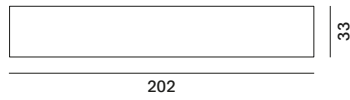

PENTAGRAMMA HANGING

PENTAGRAM | HANGING

The Hanging version is composed of back panels (wall-mounted panel), shelves and open units.

For all technical details, see data sheet in the downloads.

PENTAGRAMMA SIDEBOARD

PENTAGRAM | SIDEBOARD

The sideboard version is composed of base elements, open units and units with doors.

For all technical details, see data sheet in the downloads.

Pentagramma Hanging

back panel, wall-mounted panel

shelves

L60 D33 H34

L90 D33 H34

L120 D33 H34

shelves with right R or left L divider

R - L120 D33 H34

L - L120 D33 H34

open unit