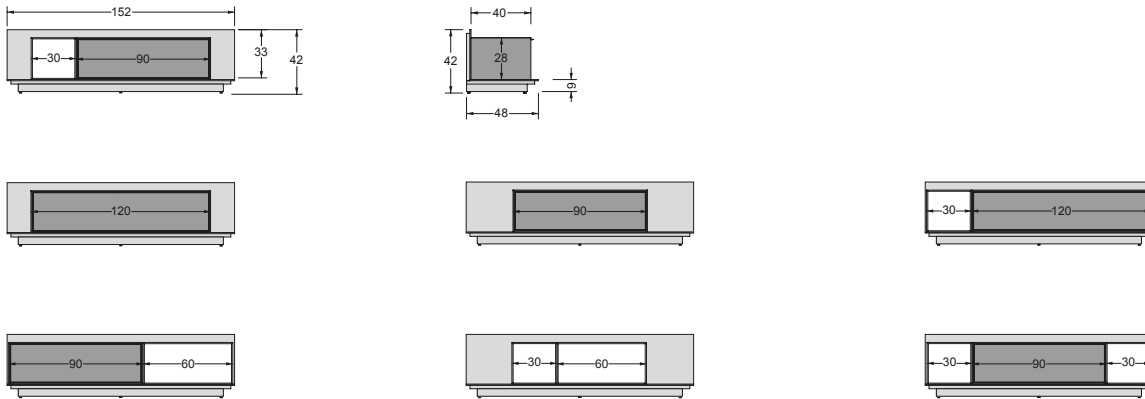

PENTAGRAM | SIDEBOARD

The sideboard version is composed of base elements, open units and units with doors.

For all technical details, see data sheet in the downloads.

Pentagramma Hanging

back panel, wall-mounted panel

L30 D33 H34

L60 D33 H34

open unit with right R or left L divider

R - L90 D33 H34

L - L90 D33 H34

Pentagramma Sideboard

Base elements

Open units for base element

L30 D40 H28

L60 D40 H28

Units with doors for base element

L90 D40 H28

L120 D40 H28

Pentagramma Sideboard | Examples of composition

Base element L152 D48 H42 with units

Base element L202 D48 H42 with units