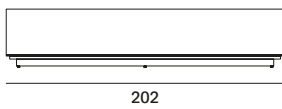

PENTAGRAM | SIDEBOARD

The sideboard version is composed of base elements, open units and units with doors.

For all technical details, see data sheet in the downloads.

Pentagramma Hanging

back panel, wall-mounted panel

shelves

L60 D33 H34

L90 D33 H34

L120 D33 H34

shelves with right R or left L divider

R - L120 D33 H34

L - L120 D33 H34

open unit

L30 D33 H34

L60 D33 H34

open unit with right R or left L divider

R - L90 D33 H34

L - L90 D33 H34

Pentagramma Sideboard

Base elements

Open units for base element

L30 D40 H28

L60 D40 H28

Units with doors for base element

L90 D40 H28

L120 D40 H28

Pentagramma Sideboard | Examples of composition

Base element L152 D48 H42 with units

Base element L202 D48 H42 with units