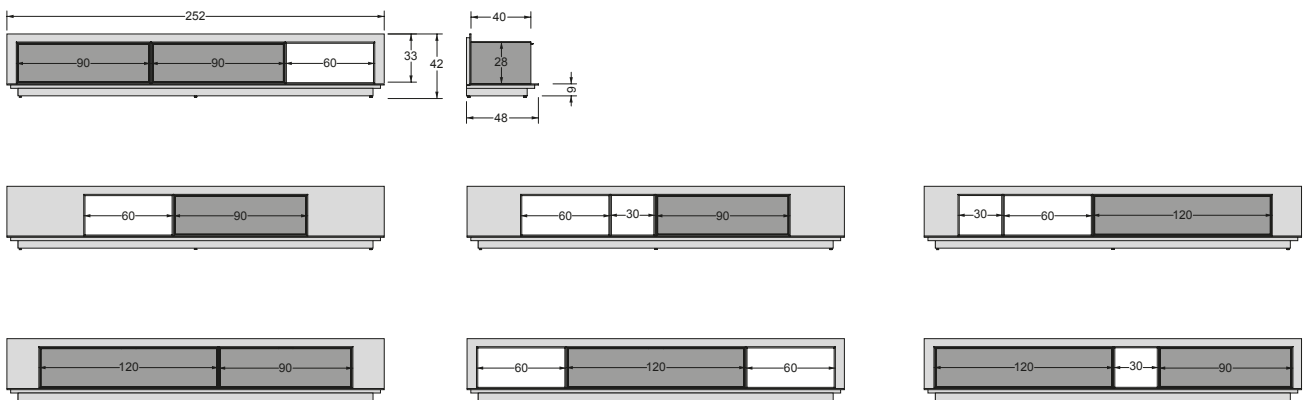

Base element L252 D48 H42 with units