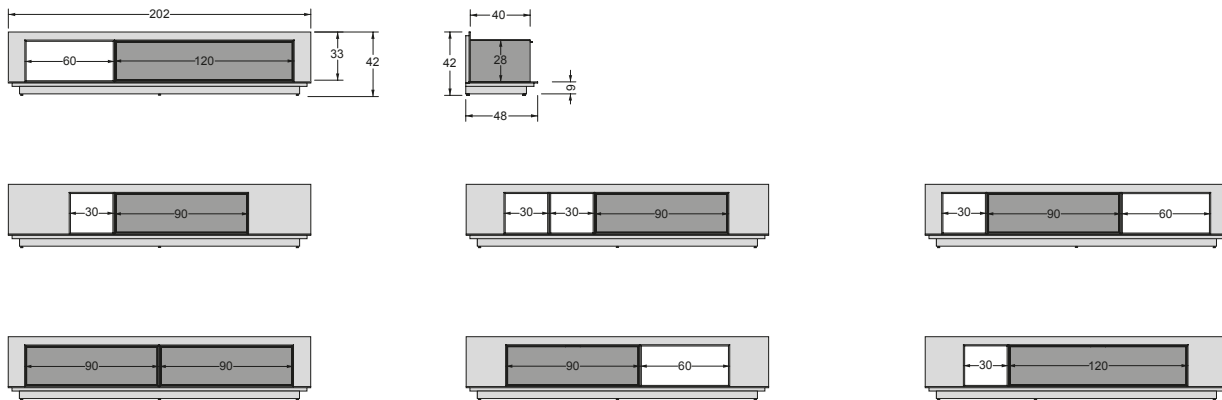

PENTAGRAM | SIDEBOARD

The sideboard version is composed of base elements, open units and units with doors.

For all technical details, see data sheet in the downloads.

Pentagramma Hanging

back panel, wall-mounted panel

shelves

L60 D33 H34

L90 D33 H34

L120 D33 H34

shelves with right R or left L divider

R - L120 D33 H34

L - L120 D33 H34

open unit

L30 D33 H34

L60 D33 H34

open unit with right R or left L divider

R - L90 D33 H34

L - L90 D33 H34

Pentagramma Sideboard

Base elements

Open units for base element

L30 D40 H28

L60 D40 H28

Units with doors for base element

L90 D40 H28

L120 D40 H28

Pentagramma Sideboard | Examples of composition

Base element L152 D48 H42 with units

Base element L202 D48 H42 with units