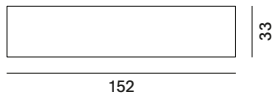

PENTAGRAMMA HANGING

PENTAGRAM | HANGING

The Hanging version is composed of back panels (wall-mounted panel), shelves and open units.

For all technical details, see data sheet in the downloads.

PENTAGRAMMA SIDEBOARD

PENTAGRAM | SIDEBOARD

The sideboard version is composed of base elements, open units and units with doors.

For all technical details, see data sheet in the downloads.

Pentagramma Hanging

back panel, wall-mounted panel

shelves

L60 D33 H34

L90 D33 H34

L120 D33 H34

shelves with right R or left L divider

R - L120 D33 H34

L - L120 D33 H34

open unit