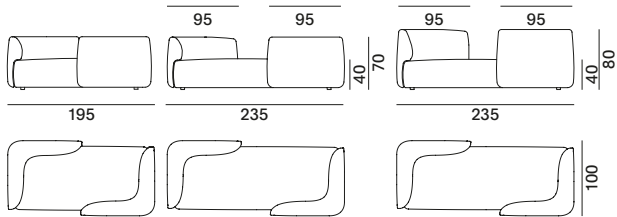

COSY LOW TABLE 1

Structure and finish: Cosy Low Table 1 produced in curved aluminium, thickness 6mm, matt painted with epoxy powders in the colours white or graphite grey.

Cosy

2S sofa

deep sofa

visavi sofa

padded modular element M - left L

padded modular element XL - left L

3S sofa - left L

paolina sofa - left L

padded modular element S - left L

padded modular element L - left L

padded corner and intermediate modular elements