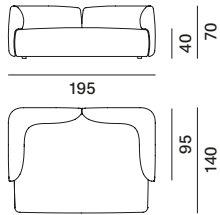

COSY LOW TABLE 1

Structure and finish: Cosy Low Table 1 produced in curved aluminium, thickness 6mm, matt painted with epoxy powders in the colours white or graphite grey.

Cosy

2S sofa

deep sofa

visavi sofa

padded modular element M - left L

padded modular element XL - left L

3S sofa - left L

paolina sofa - left L

padded modular element S - left L

padded modular element L - left L

padded corner and intermediate modular elements