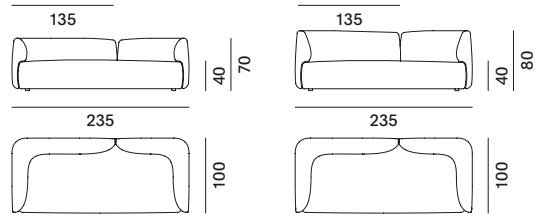

COSY LOW TABLE 1

Structure and finish: Cosy Low Table 1 produced in curved aluminium, thickness 6mm, matt painted with epoxy powders in the colours white or graphite grey.

Cosy

2S sofa

deep sofa

visavi sofa

padded modular element M - left L

padded modular element XL - left L

3S sofa - left L

paolina sofa - left L

padded modular element S - left L

padded modular element L - left L

padded corner and intermediate modular elements