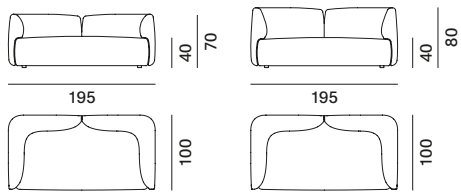

Cosy

2S sofa