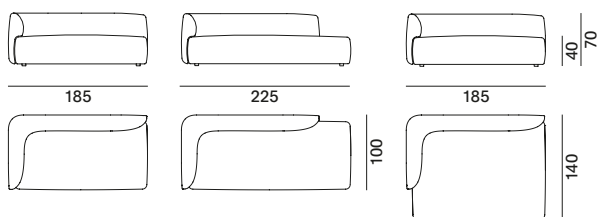

padded modular element XL - left L