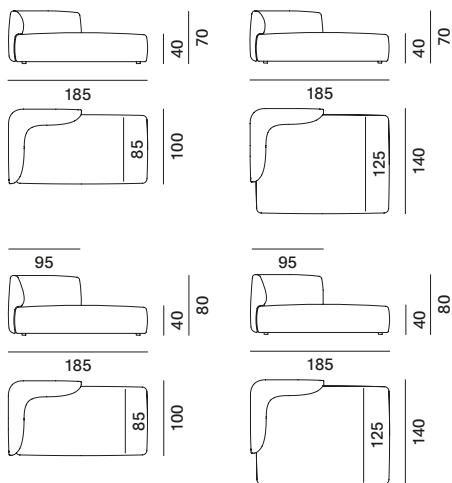

COSY LOW TABLE 1

Structure and finish: Cosy Low Table 1 produced in curved aluminium, thickness 6mm, matt painted with epoxy powders in the colours white or graphite grey.

Cosy

2S sofa

deep sofa

visavi sofa

padded modular element M - left L

padded modular element XL - left L

3S sofa - left L

paolina sofa - left L

padded modular element S - left L

padded modular element L - left L

padded corner and intermediate modular elements