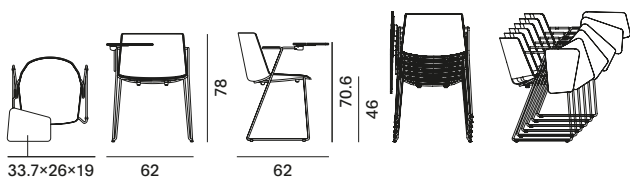

Aïku**Version** **Stackability**

4-legged round-shaped base
Stackability x 6; the cart allows stacking up to 15 pcs.

sled base
Stackability x 6; the cart allows stacking up to 15 pcs.

sled base with armrests
Stackability x 6; the cart allows stacking up to 15 pcs.

sled base with table
Stackability x 6.

4-legged tapered base
Stackability x 6; the cart allows stacking up to 15 pcs.

4-legged oak base

**Aïku Soft****Version** **Stackability**

4-legged round-shaped base
Stackability x 4 with stacking under-seat.

sled base
Stackability x 4 with stacking under-seat.

sled base with armrests
Stackability x 4 with stacking under-seat.

sled base with table
Stackability x 4 with stacking under-seat.

4-legged tapered base
Stackability x 4 with stacking under-seat.