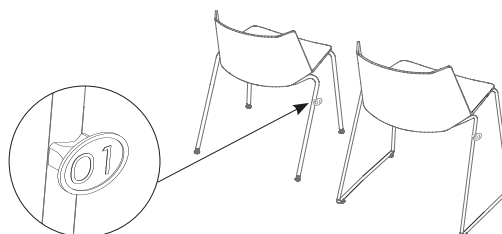

sled base with table
Stackability x 6.

4-legged tapered base
Stackability x 6; the cart allows stacking up to 15 pcs.

4-legged oak base

**Aïku Soft****Version** **Stackability**

4-legged round-shaped base
Stackability x 4 with stacking under-seat.

sled base
Stackability x 4 with stacking under-seat.

sled base with armrests
Stackability x 4 with stacking under-seat.

sled base with table
Stackability x 4 with stacking under-seat.

4-legged tapered base
Stackability x 4 with stacking under-seat.

4-legged oak base

Accessories

Hook for 4-legged base L7,4 × D5 × H2,2

Hook for sled base L6,8 × D4,8 × H1,5

Hook for 4-legged tapered base L10,6 × D6,7 × H3

Place marker for 4-legged round-shaped base and sled base Ø3 × D1,3

Trolley for Aïku (max 15 pcs) L67 × D65,8 × H26

Padded Pad for Aïku L47 × D1,6 × H43

Specific "stacking under-seat" accessory for Aïku Soft

Finishing

The number in the dot corresponds to the number of colour/material finish.