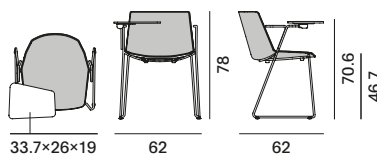

Aïku**Version** **Stackability**

4-legged round-shaped base
Stackability x 6; the cart allows stacking up to 15 pcs.

sled base
Stackability x 6; the cart allows stacking up to 15 pcs.

sled base with armrests
Stackability x 6; the cart allows stacking up to 15 pcs.

sled base with table
Stackability x 6.

4-legged tapered base
Stackability x 6; the cart allows stacking up to 15 pcs.

4-legged oak base

**Aïku Soft****Version** **Stackability**

4-legged round-shaped base
Stackability x 4 with stacking under-seat.

sled base
Stackability x 4 with stacking under-seat.

sled base with armrests
Stackability x 4 with stacking under-seat.

sled base with table
Stackability x 4 with stacking under-seat.

4-legged tapered base
Stackability x 4 with stacking under-seat.