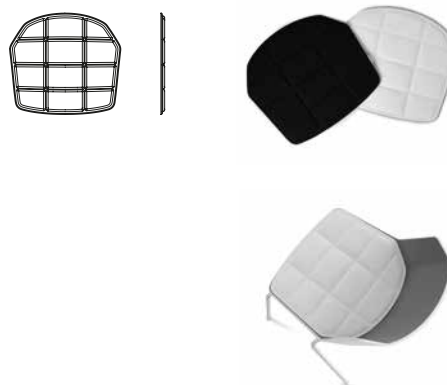

Padded Pad for Aïku L47 × D1,6 × H43