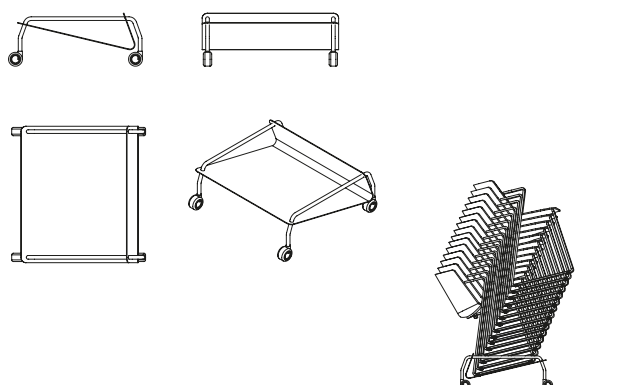

sled base with table
Stackability x 6.

4-legged tapered base
Stackability x 6; the cart allows stacking up to 15 pcs.

4-legged oak base

**Aïku Soft****Version** **Stackability**

4-legged round-shaped base
Stackability x 4 with stacking under-seat.

sled base
Stackability x 4 with stacking under-seat.

sled base with armrests
Stackability x 4 with stacking under-seat.

sled base with table
Stackability x 4 with stacking under-seat.

4-legged tapered base
Stackability x 4 with stacking under-seat.

4-legged oak base

Accessories

Hook for 4-legged base L7,4 × D5 × H2,2

Hook for sled base L6,8 × D4,8 × H1,5

Hook for 4-legged tapered base L10,6 × D6,7 × H3

Place marker for 4-legged round-shaped base and sled base Ø3 × D1,3

Trolley for Aïku (max 15 pcs) L67 × D65,8 × H26

Padded Pad for Aïku L47 × D1,6 × H43

Specific "stacking under-seat" accessory for Aïku Soft

Finishing

The number in the dot corresponds to the number of colour/material finish.