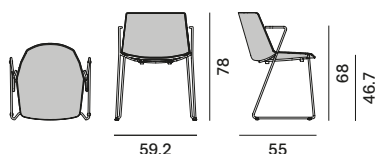

Aïku**Version** **Stackability**

4-legged round-shaped base
Stackability x 6; the cart allows stacking up to 15 pcs.

sled base
Stackability x 6; the cart allows stacking up to 15 pcs.

sled base with armrests
Stackability x 6; the cart allows stacking up to 15 pcs.

sled base with table
Stackability x 6.

4-legged tapered base
Stackability x 6; the cart allows stacking up to 15 pcs.

4-legged oak base

**Aïku Soft****Version** **Stackability**

4-legged round-shaped base
Stackability x 4 with stacking under-seat.

sled base
Stackability x 4 with stacking under-seat.

sled base with armrests
Stackability x 4 with stacking under-seat.

sled base with table
Stackability x 4 with stacking under-seat.

4-legged tapered base
Stackability x 4 with stacking under-seat.