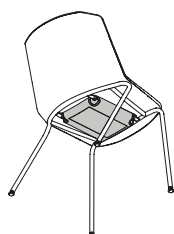

sled base with table
Stackability x 6.

4-legged tapered base
Stackability x 6; the cart allows stacking up to 15 pcs.

4-legged oak base

**Aïku Soft****Version** **Stackability**

4-legged round-shaped base
Stackability x 4 with stacking under-seat.

sled base
Stackability x 4 with stacking under-seat.

sled base with armrests
Stackability x 4 with stacking under-seat.

sled base with table
Stackability x 4 with stacking under-seat.

4-legged tapered base
Stackability x 4 with stacking under-seat.

4-legged oak base

Accessories

Hook for 4-legged base L7,4 × D5 × H2,2

Hook for sled base L6,8 × D4,8 × H1,5

Hook for 4-legged tapered base L10,6 × D6,7 × H3

Place marker for 4-legged round-shaped base and sled base Ø3 × D1,3

Trolley for Aïku (max 15 pcs) L67 × D65,8 × H26

Padded Pad for Aïku L47 × D1,6 × H43

Specific "stacking under-seat" accessory for Aïku Soft

Finishing

The number in the dot corresponds to the number of colour/material finish.