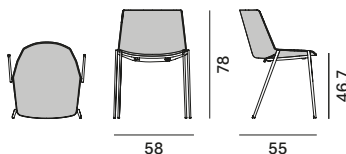

Aïku**Version** **Stackability**

4-legged round-shaped base
Stackability x 6; the cart allows stacking up to 15 pcs.

sled base
Stackability x 6; the cart allows stacking up to 15 pcs.

sled base with armrests
Stackability x 6; the cart allows stacking up to 15 pcs.

sled base with table
Stackability x 6.

4-legged tapered base
Stackability x 6; the cart allows stacking up to 15 pcs.

4-legged oak base

**Aïku Soft****Version** **Stackability**

4-legged round-shaped base
Stackability x 4 with stacking under-seat.

sled base
Stackability x 4 with stacking under-seat.

sled base with armrests
Stackability x 4 with stacking under-seat.

sled base with table
Stackability x 4 with stacking under-seat.

4-legged tapered base
Stackability x 4 with stacking under-seat.