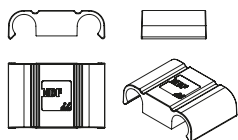

sled base with table
Stackability x 6.

4-legged tapered base
Stackability x 6; the cart allows stacking up to 15 pcs.

4-legged oak base

**Aïku Soft****Version** **Stackability**

4-legged round-shaped base
Stackability x 4 with stacking under-seat.

sled base
Stackability x 4 with stacking under-seat.

sled base with armrests
Stackability x 4 with stacking under-seat.

sled base with table
Stackability x 4 with stacking under-seat.

4-legged tapered base
Stackability x 4 with stacking under-seat.

4-legged oak base

Accessories

Hook for 4-legged base L7,4 × D5 × H2,2

Hook for sled base L6,8 × D4,8 × H1,5

Hook for 4-legged tapered base L10,6 × D6,7 × H3

Place marker for 4-legged round-shaped base and sled base Ø3 × D1,3